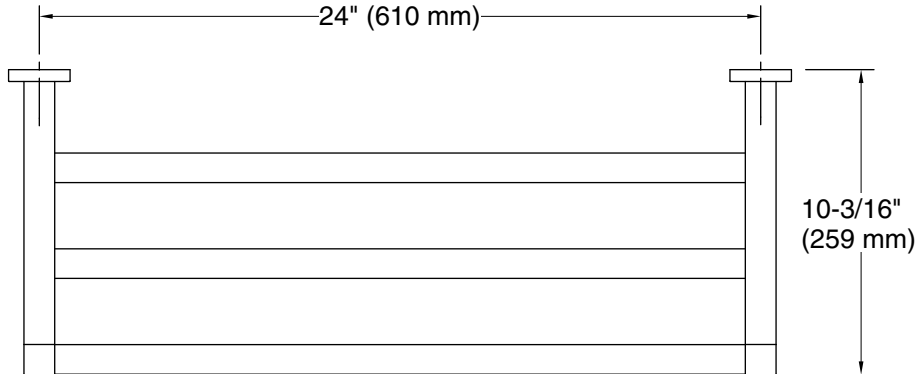

Technical Information

All product dimensions are nominal.

Material: Zinc, Stainless Steel

Notes

Install this product according to the installation instructions.

CAUTION: Risk of personal injury. Do not install these products in any area where they are likely to be used inadvertently as a grab bar or support bar. These products are not designed or intended for use as a grab bar or support bar.