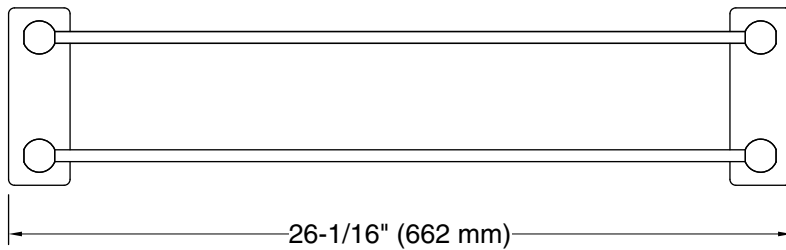

Technical Information

All product dimensions are nominal.

Material: Zinc, Stainless Steel

Notes

Install this product according to the installation instructions.

CAUTION: Risk of personal injury. Do not install these products in any area where they are likely to be used inadvertently as a grab bar or support bar. These products are not designed or intended for use as a grab bar or support bar.