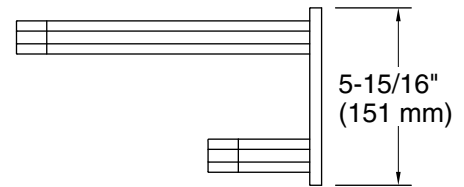

Technical Information

All product dimensions are nominal.

Material: Zinc, Stainless Steel

Notes

Install this product according to the installation instructions.

CAUTION: Risk of personal injury. Do not install these products in any area where they are likely to be used inadvertently as a grab bar or support bar. These products are not designed or intended for use as a grab bar or support bar.