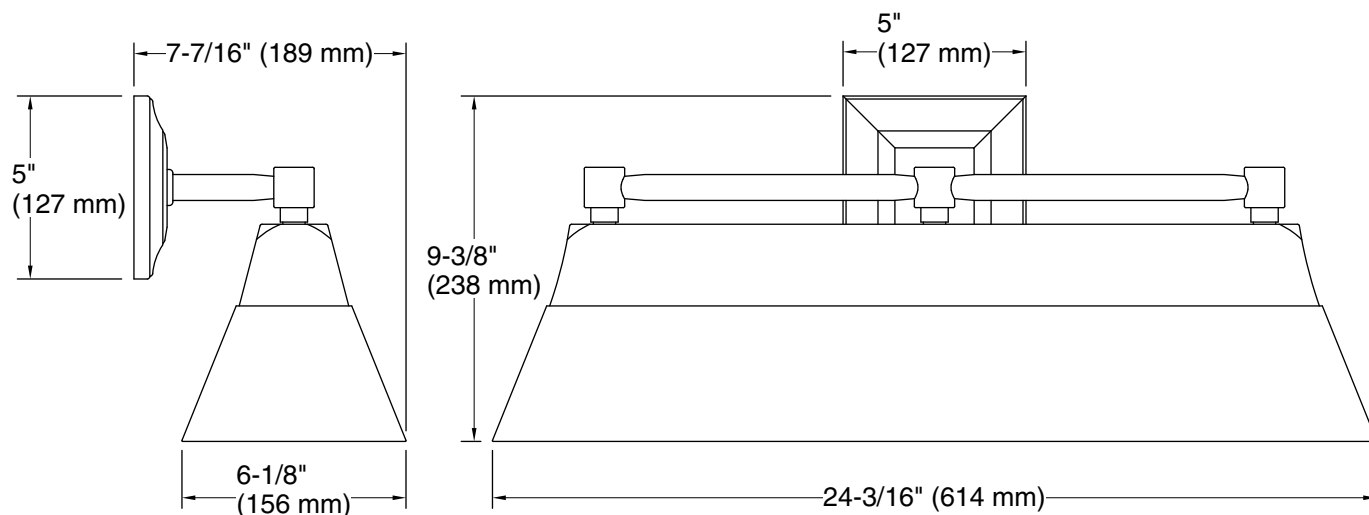

Required Electrical Service

One circuit required.

Lights: 120 V, 60 Hz

Technical Information

All product dimensions are nominal.

Installation Type: Wall-mount

Material: Brass

Number of Lights: 1

Lighting Type: Integrated LED

Number of Shades: 1

Shade Type: Glass - frosted

Electrical component rating: LED: 60 Hz, 23 W, 1100 Lumens, 3000K