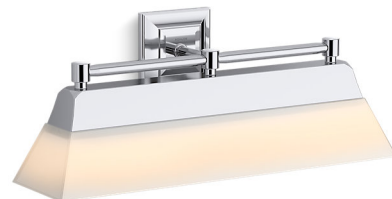

Features

- A perfect compliment to our Memoirs suite of products.
- Frosted glass shades that perfectly diffuse the light, reducing glare in the bathroom.
- Integrated LED.

Material

- Manufactured with quality materials and complimented with a meticulous finishing process.
- Durable finishes engineered to last and designed to match KOHLER faucet finishes.

Installation

- Installation hardware included.
- UL Damp Rated.

Codes/Standards

UL 1598
CSA C22.2 No. 250
CA Title 24 JA8

KOHLER® Indoor Lighting Fixtures Limited Warranty

See website for detailed warranty information.

Available Colors/Finishes

Color tiles intended for reference only.

Color	Code	Description
	SNL	Polished Nickel
	BGL	Moderne Brushed Gold
	BNL	Brushed Nickel
	BZL	Oil-Rubbed Bronze
	CPL	Polished Chrome