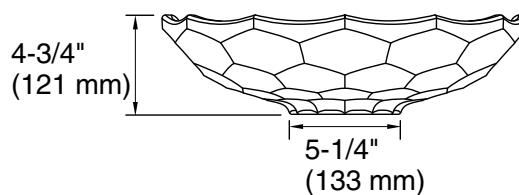

Technical Information

All product dimensions are nominal.

Bowl configuration:	Single
Installation:	Vessel
Bowl area:	Diameter: 16-7/16" (418 mm) Bowl depth: 4" (102 mm) Water depth: 4" (102 mm)

Notes

Install this product according to the installation instructions.