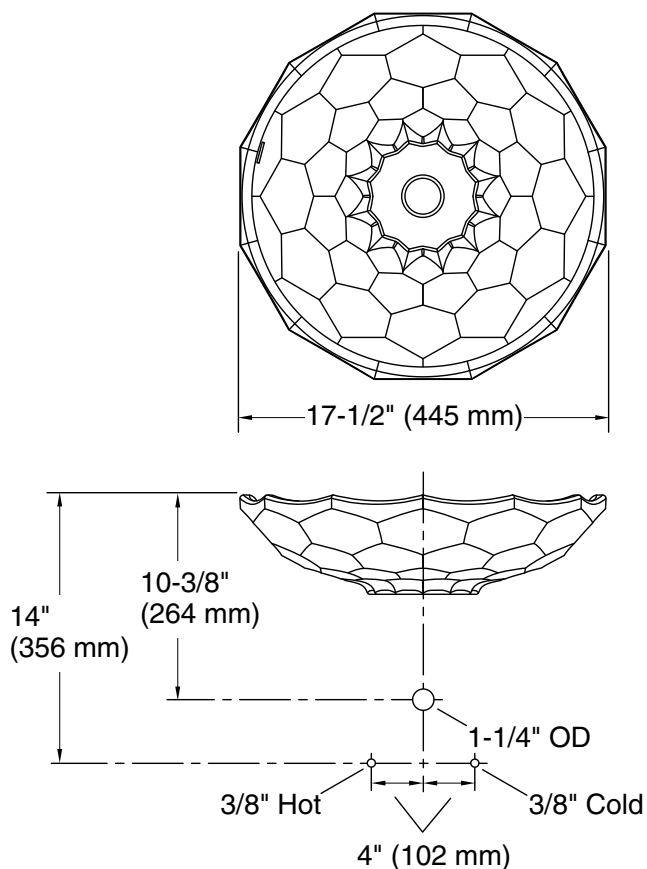

Technical Information

All product dimensions are nominal.

Bowl configuration:	Single
Installation:	Vessel
Bowl area:	Diameter: 16-7/16" (418 mm) Bowl depth: 4" (102 mm) Water depth: 4" (102 mm)

Notes

Install this product according to the installation instructions.