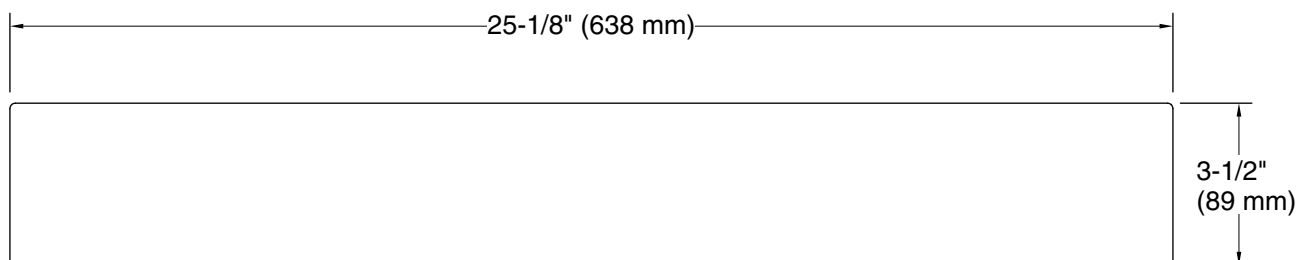

Silestone® quartz 25" backsplash K-28261

Features

- For use with KOHLER Silestone® quartz 25" (635 mm) vanity tops.
- Optional side splashes available (sold separately).
- This product is covered under the Silestone® 25-Year Limited Warranty.

Material

- Silestone® quartz.

Required Products/Accessories

K-28246 Silestone® quartz 25" vanity top w/ rectangle cutout

or

K-28247 Silestone® quartz 25" vanity top with oval cutout

Codes/Standards

None Applicable

Technical Information

All product dimensions are nominal.

Installation: Vanity top/ITB

Notes

Install this product according to the installation instructions.