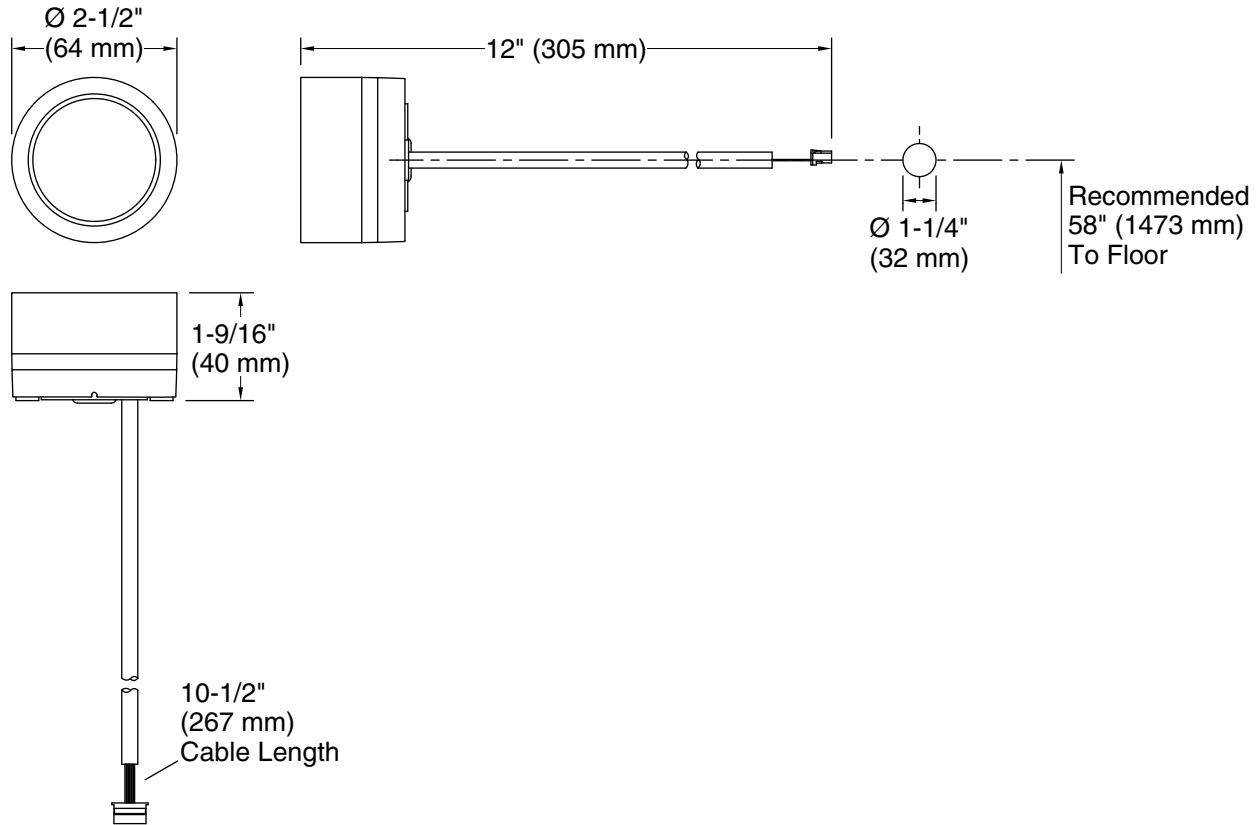

### Technical Information

All product dimensions are nominal.

Drain included:	No
Bluetooth® range:	32 ft (0.8 m)
Bluetooth® version:	4.1
Max. Ambient temp:	140°F (60°C)
Min. Operating temp:	86°F (30°C)
Max. Operating temp:	120°F (48.9°C)
Max. Relative humidity condensing:	100%