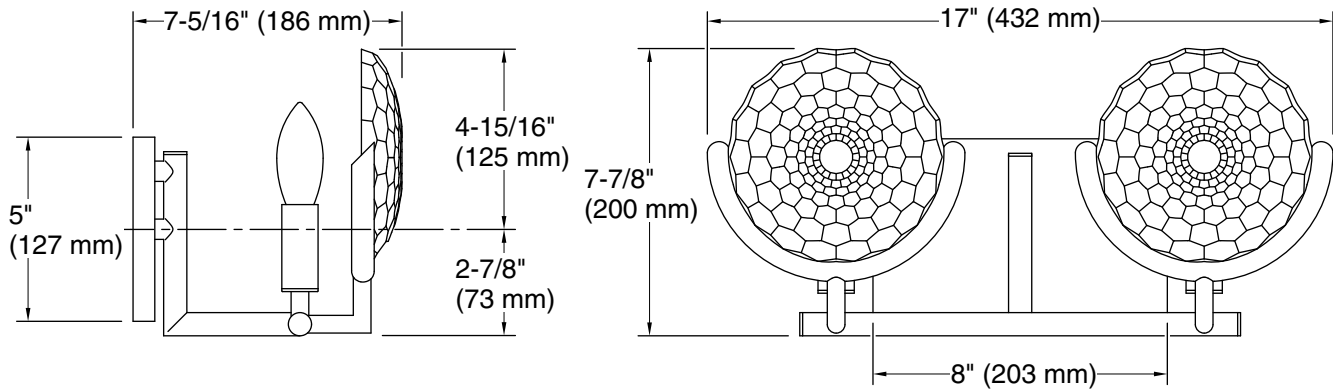

Required Electrical Service

One dedicated circuit required.

Lights: 120 V, 12 A, 60 Hz

Technical Information

All product dimensions are nominal.

Installation Type: Wall-mount

Material: Steel, Aluminum, Zinc, Glass