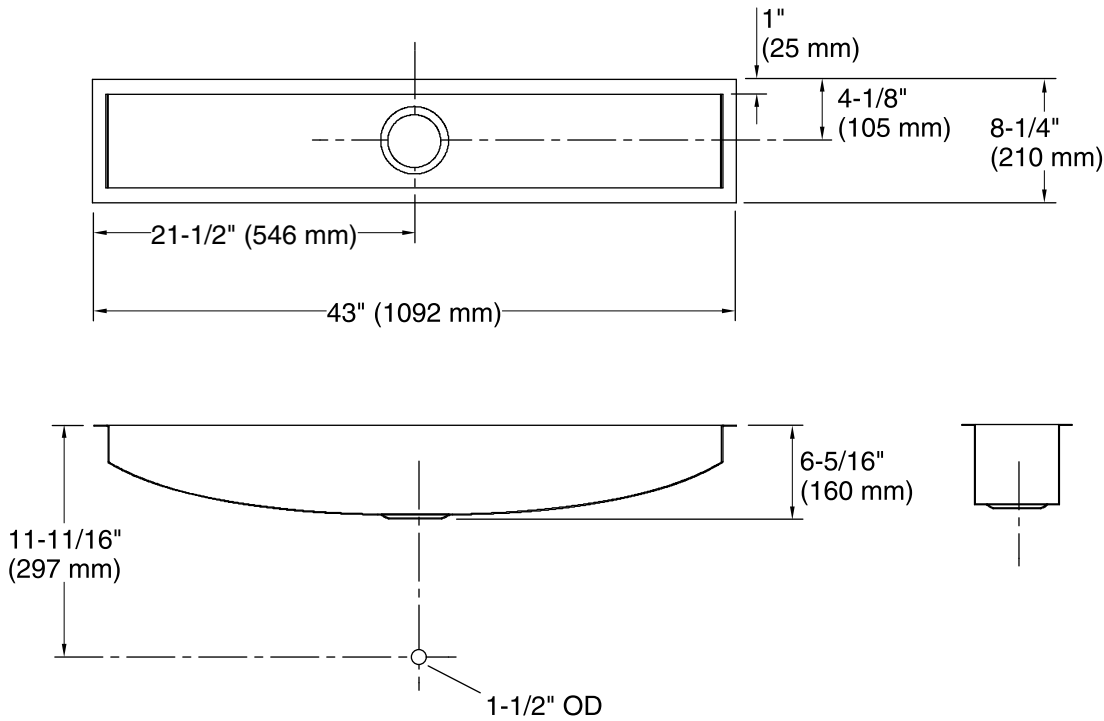

Features

- 48-inch minimum base cabinet width.
- Single bowl.
- 5-15/16-inch depth.
- No faucet holes.
- SilentShield® sound-absorption technology offers quieter performance.
- Includes installation hardware, wire basket, and wire rack.

Optional Products/Accessories

- K-2989 Hardwood Countertop Cutting Board

Included Components

Product consists of:

- K-3127 Storage Basket
- K-3137 Sink Rack
- 91915 Hardware Kit

ADA

Codes/Standards

ASME A112.19.3/CSA B45.4
ADA
ICC/ANSI A117.1

Lifetime Limited Warranty for KOHLER® Stainless Steel Sinks

See website for detailed warranty information.

Technical Information

All product dimensions are nominal.

Bowl configuration:	Single
Installation:	Under-mount
Min. base cabinet width:	45" (1143 mm)
Bowl area:	Length: 41" (1041 mm) Width: 6-1/4" (159 mm) Bowl depth: 6-5/16" (160 mm)
Drain hole:	3-5/8" (92 mm)
Template:	1022024-7, required, included