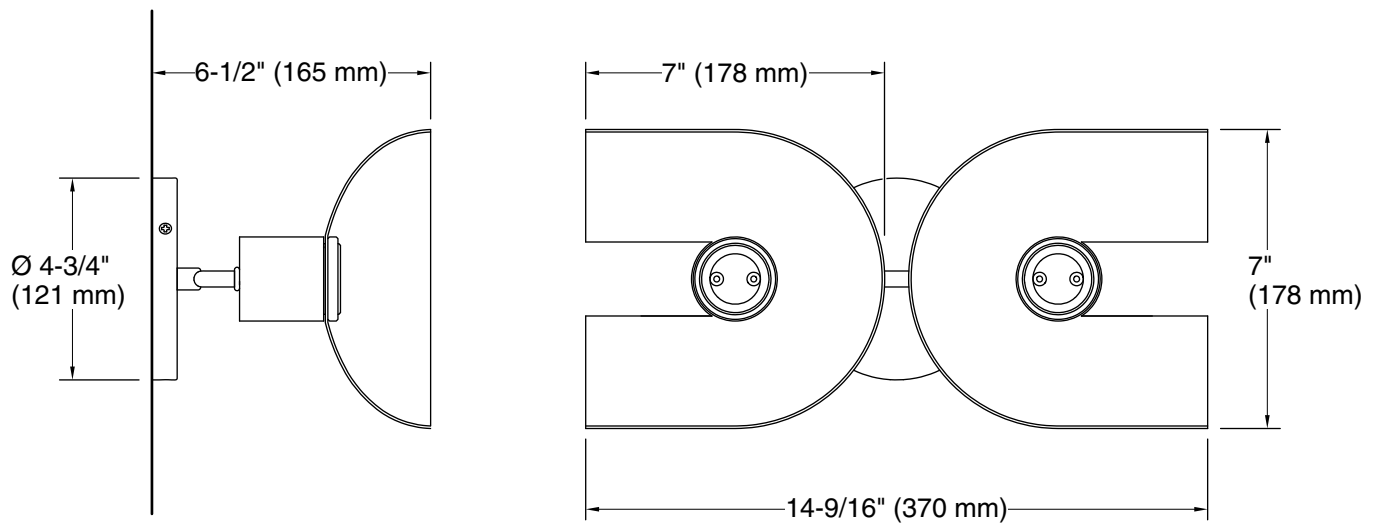

Required Electrical Service

One circuit required.

120 V, 60 Hz

Technical Information

All product dimensions are nominal.

Installation Type:	Wall-mount
Material:	Aluminum, Steel
Number of Lights:	2
Lighting Type:	Socket-based
Socket Type:	E-26 Medium
Number of Shades:	2
Shade Type:	Metal

Notes

Install this product according to the installation instructions.