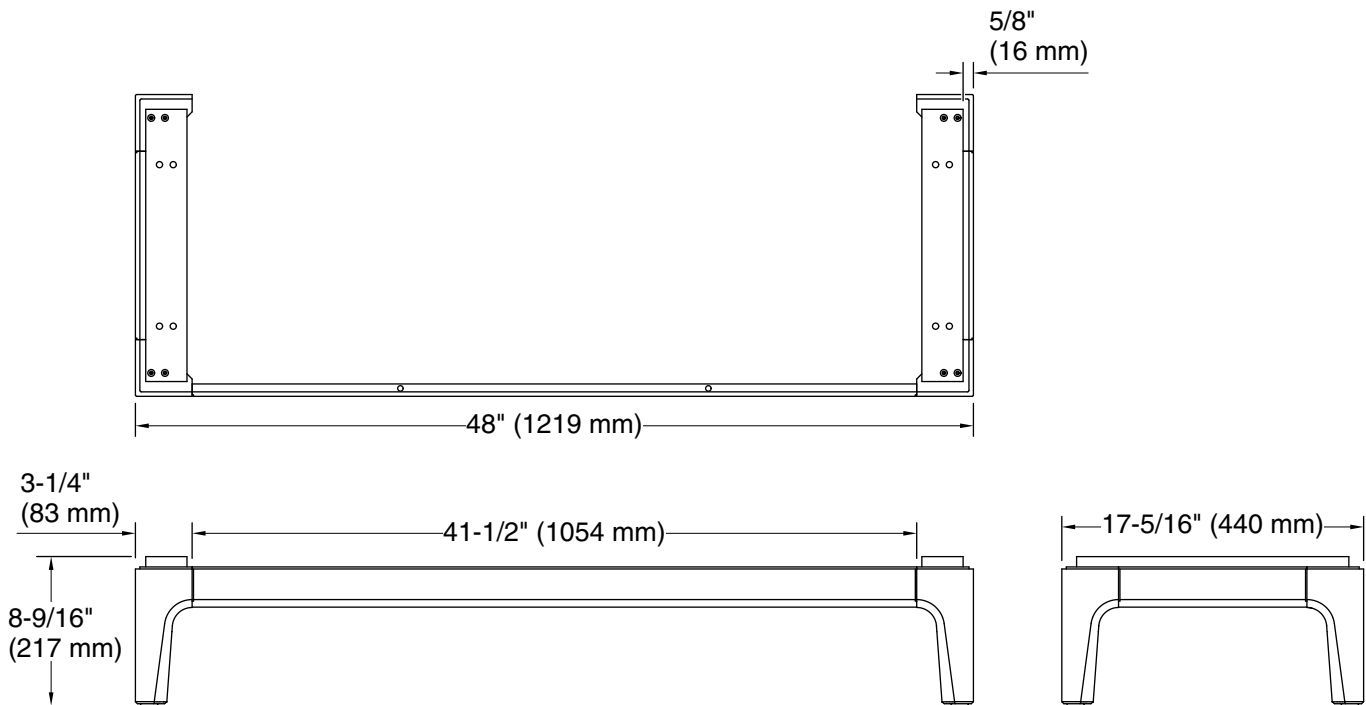

Seer™
48" vanity legs
K-32816-SH10

Features

- Stained-wood legs offer the polished look of furniture in the bathroom.
- For use with Seer 48" K-33554 vanity set.

Material

- Solid wood and moisture-resistant MDF.
- The nature of wood grain can cause variations in stain depth. Our expert craftspeople hand-apply the stain to blend these variations.

Technical Information

All product dimensions are nominal.

Material: Wood, MDF