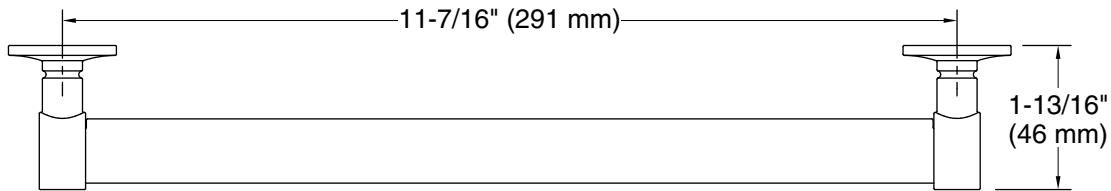

Installation

- Installation hardware and template included.

Recommended Products/Accessories

- K-33559 36" bathroom vanity
- K-33560 60" bathroom vanity

Codes/Standards

None Applicable

KOHLER® One-Year Limited Warranty

Technical Information

All product dimensions are nominal.

Material: Zinc, Wood