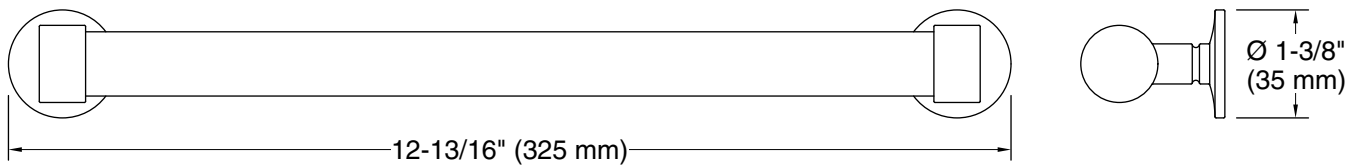

Installation

- Installation hardware and template included.

Recommended Products/Accessories

- K-33559 36" bathroom vanity
- K-33560 60" bathroom vanity

Codes/Standards

None Applicable

KOHLER® One-Year Limited Warranty

Technical Information

All product dimensions are nominal.

Material: Zinc, Wood