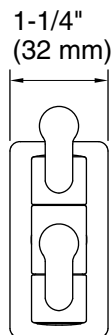

## Recommended Products/Accessories

- K-35925 18" towel bar
- K-35926 24" towel bar
- K-35928 Towel ring
- K-35929 Pivoting toilet paper holder

### Technical Information

All product dimensions are nominal.

Material: Zinc, Plastic