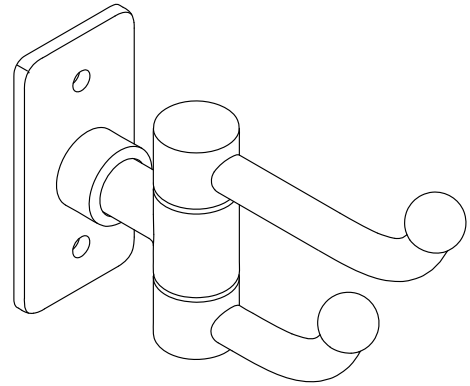

Castia™ by Studio McGee

Double robe hook
K-35927

Features

- Designed in collaboration with Studio McGee
- Double robe hook provides convenient hanging storage of robes, towels, and other bath items
- Coordinates with other products in the Castia collection

Material

- Premium metal construction for durability and reliability
- KOHLER® finishes resist corrosion and tarnishing

Installation

- Installation hardware and template included

Recommended Products/Accessories

- K-35925 18" towel bar
- K-35926 24" towel bar
- K-35928 Towel ring
- K-35929 Pivoting toilet paper holder

Codes/Standards

None Applicable

KOHLER® Faucet Lifetime Limited Warranty

See website for detailed warranty information.

Available Colors/Finishes

Color tiles intended for reference only.

Color	Code	Description
	CP	Polished Chrome
	SN	Vibrant® Polished Nickel
	BN	Vibrant® Brushed Nickel
	BL	Matte Black
	2MB	Vibrant® Brushed Moderne Brass