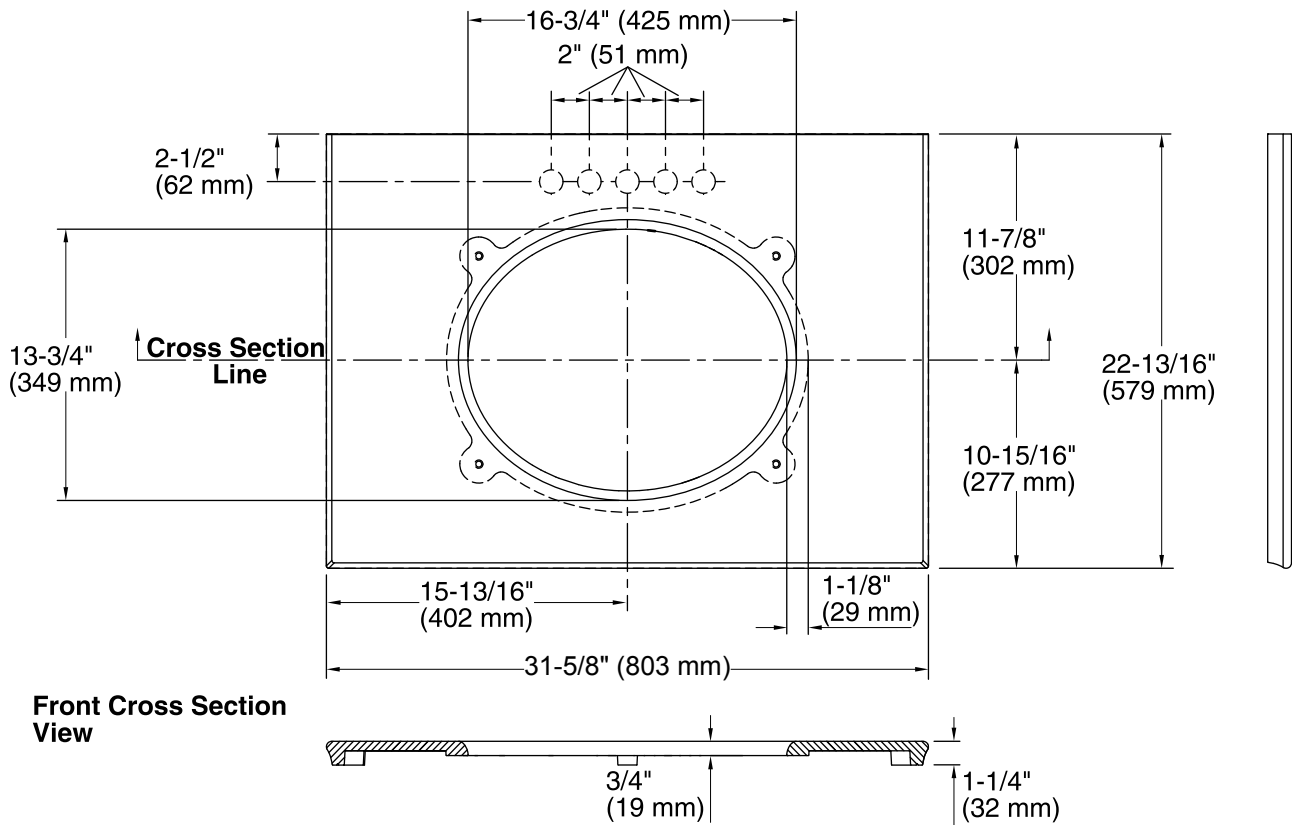

Front Cross Section View

Technical Information

All product dimensions are nominal.

Bowl configuration: Single

Installation: Vanity top/ITB

Bowl area (Only): Length: 16-3/4" (425 mm)
Width: 13-3/4" (349 mm)

Notes

Install this product according to the installation instructions.

Observe all local plumbing and building codes. This countertop is designed to be installed with a KOHLER or standard-size vanity.

Faucet hole and sink-mounting locations are marked on the underside of the countertop.