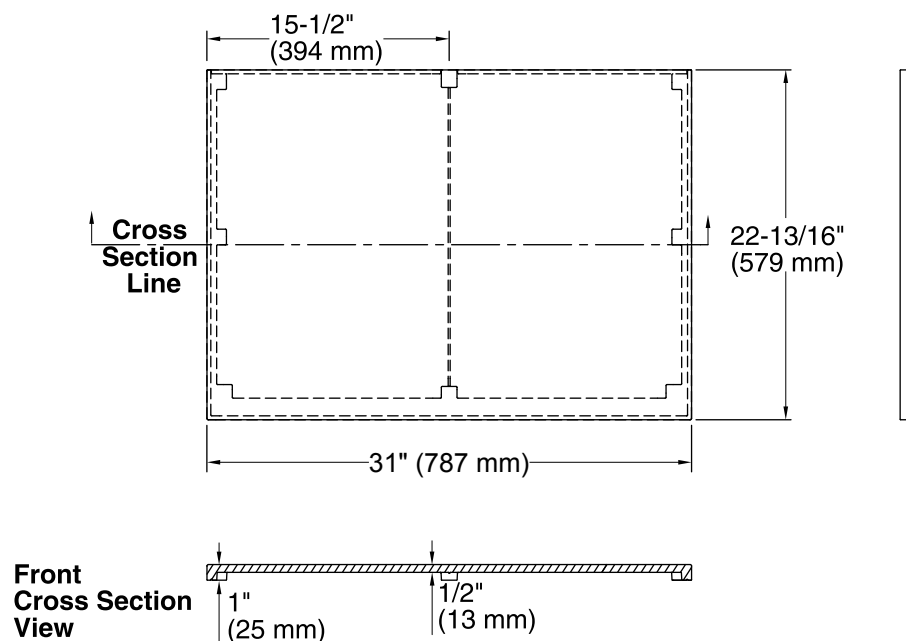

#### Installation

- Vanity top.
- Accommodates single, 4-inch, and 8-inch center faucet configurations.

#### Technical Information

All product dimensions are nominal.

Installation: Vanity top/ITB