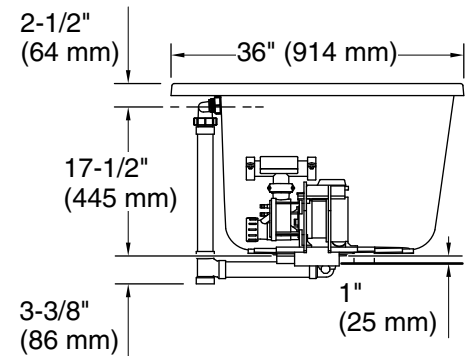

THE BOLD LOOK  
OF **KOHLER**®

No change in measurements if connected with drain illustrated. (K-7272)

**Drop-in Rim Detail**

Blower Motor Access  
20" (508 mm) W x 15" (381 mm) H Min

### Technical Information

All product dimensions are nominal.

Installation: Drop-in, Undermount  
Drain location: Center  
Basin area, bottom: 43-1/8" x 25-11/16" (1096 mm x 653 mm)  
Basin area, top: 55-3/16" x 28-5/16" (1402 mm x 719 mm)  
Weight: 68 lbs (30.8 kg)  
Minimum floor load: 52.3 lbs/ft<sup>2</sup> (255.4 kg/m<sup>2</sup>)  
Water depth: 16-5/16" (415 mm)  
Water capacity: 72.03 gal (272.7 L)  
Electrical component rating: Pump: 120 V, 7 A, 60 Hz  
Heater: 120 V, 12 A, 60 Hz