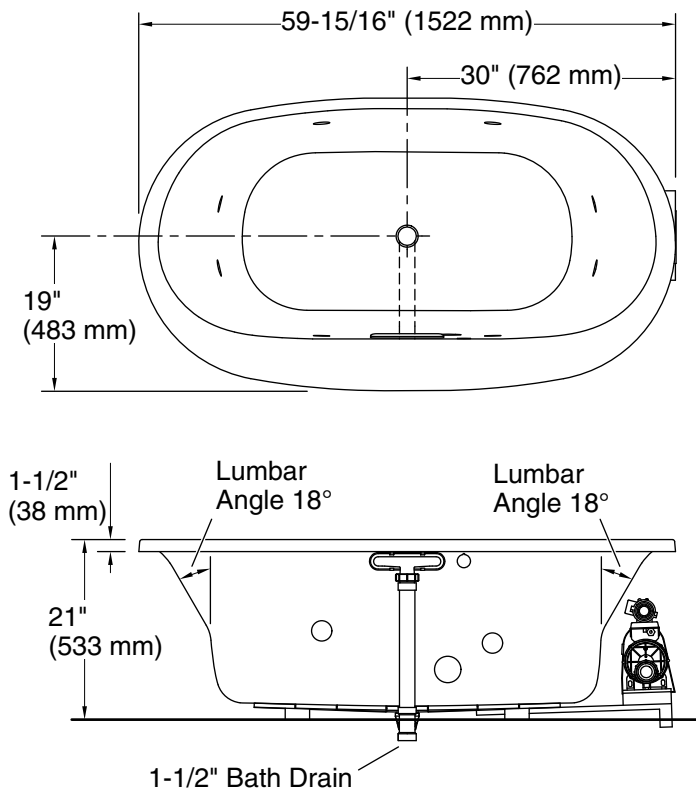

THE BOLD LOOK  
OF **KOHLER**®

No change in measurements if connected with drain illustrated. (K-7272)

**Drop-in Rim Detail**

Blower Motor Access  
20" (508 mm) W x 15" (381 mm) H Min

### Technical Information

All product dimensions are nominal.

Installation: Drop-in, Undermount  
Drain location: Center  
Basin area, bottom: 43-1/8" x 25-11/16" (1096 mm x 653 mm)  
Basin area, top: 55-3/16" x 28-5/16" (1402 mm x 719 mm)  
Weight: 68 lbs (30.8 kg)  
Minimum floor load: 52.3 lbs/ft<sup>2</sup> (255.4 kg/m<sup>2</sup>)  
Water depth: 16-5/16" (415 mm)  
Water capacity: 72.03 gal (272.7 L)  
Electrical component rating: Pump: 120 V, 7 A, 60 Hz  
Heater: 120 V, 12 A, 60 Hz