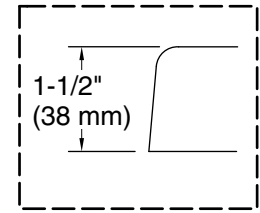

THE BOLD LOOK  
OF **KOHLER**®

No change in measurements if connected with drain illustrated. (K-7272)

**Drop-in Rim Detail**

Blower Motor Access  
20" (508 mm) W x 15" (381 mm) H Min