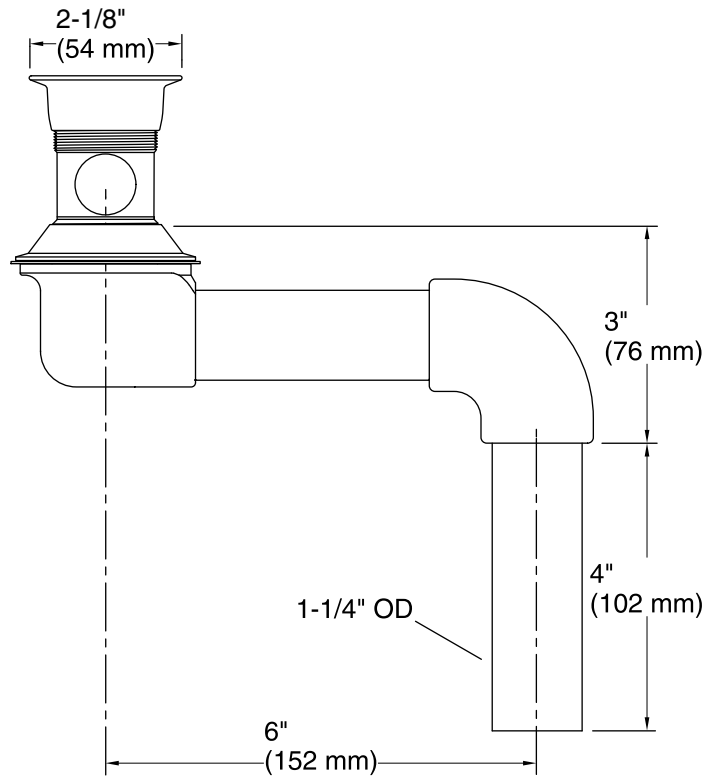

Technical Information

All product dimensions are nominal.

Notes

Install this product according to the installation guide.