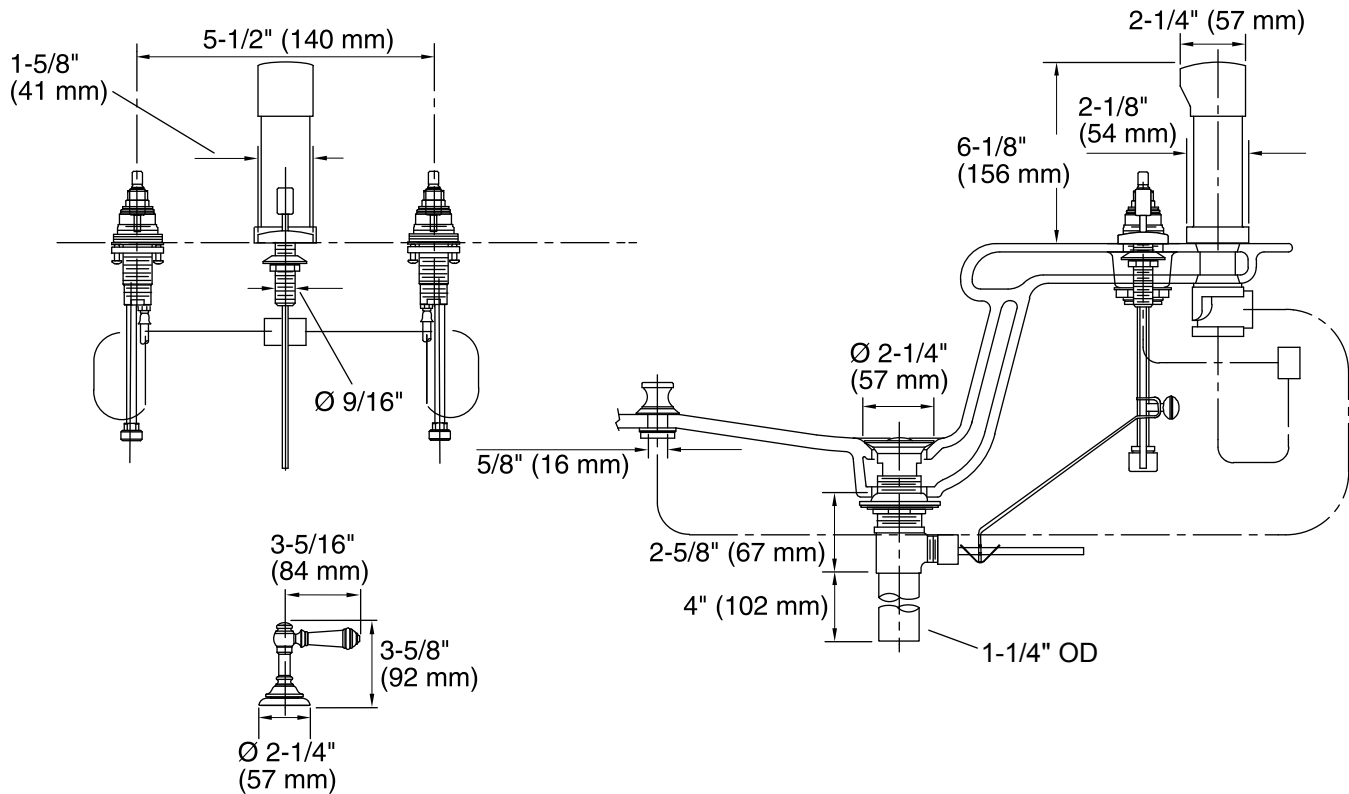

Features

- Two lever handles offer separate control of hot and cold water.
- UltraGlide engineered ceramic disc valves resist deterioration and mineral buildup, resulting in long-lasting, reliable performance.
- Fixture-mount vacuum breaker.
- Vertical spray delivers gentle, localized stream of water.
- Includes vertical spray and pop-up drain with 1-1/4-inch tailpiece.
- Coordinates with other products in the Artifacts collection.

Technical Information

All product dimensions are nominal.

Valve body:	Machined-brass
Drain included:	Yes
Drain tailpiece included:	Yes

Notes

Install this product according to the installation guide.