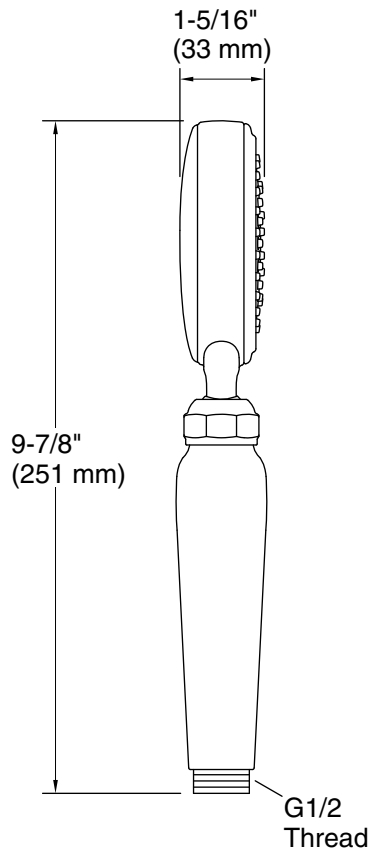

### Features

- Air-induction technology maximizes the air/water mix for a powerful, even flow.
- Optimized sprayface with 48 nozzles delivers a more focused coverage.
- Ergonomic sprayhead pivots to allow precise adjustment for targeted hydromassage.
- MasterClean™ sprayface features an easy-to-clean surface that withstands mineral buildup.
- 1.75 gpm (6.6 lpm) maximum flow rate.
- Requires K-8593 or K-9514 shower hose (sold separately).
- Coordinates with other products in the Artifacts collection.

### Technical Information

All product dimensions are nominal.