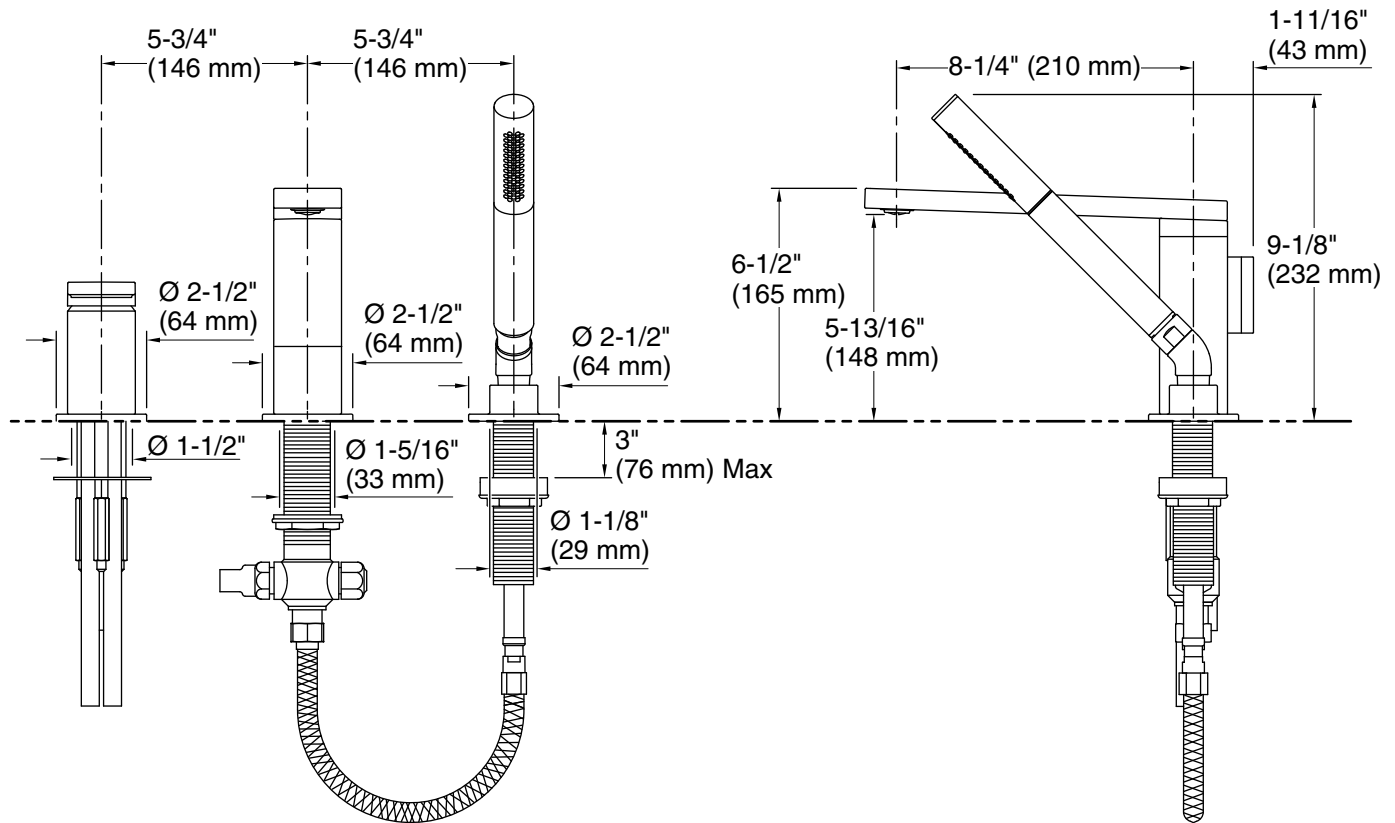

Features

- Metal construction
- Single-function handshower with 60" (1524 mm) length hose
- 8-1/4" (210 mm) spout reach
- KOHLER® ceramic disc valves exceed industry longevity standards for a lifetime of durable performance
- High-temperature limit setting for added safety
- 8.0 gpm (30.3 lpm) maximum bath faucet flow rate at 45 psi (3.1 bar)
- Coordinates with Composed faucets, accessories, and showering components to complete your bathroom

Material

- Premium metal construction for durability and reliability
- KOHLER® finishes resist corrosion and tarnishing

Installation

- Deck- or bath-mount

Recommended Products/Accessories

- K-23723 Faucet cleaner
- K-73141 18" Towel Bar
- K-73142 24" Towel Bar
- K-73144 24" Double Towel Bar
- K-73145 towel arm
- K-73146 Double Robe Hook
- K-73147 Pivoting toilet paper holder
- K-73148 Vertical toilet paper holder

Technical Information

All product dimensions are nominal.

Faucet:

Flow rate: 8 gal/min (30.3 l/min)

Pressure: 45 psi (3.1 bar)

Drain included: No

Spout:

Spout reach: 8-1/4" (210 mm)