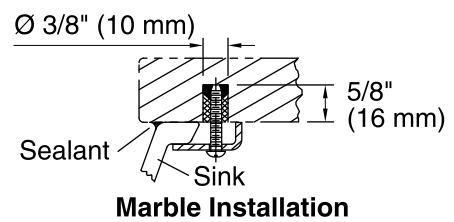

THE BOLD LOOK
OF **KOHLER**®

Technical Information

All product dimensions are nominal.

Installation:	Under-mount
Bowl area:	Length: 17" (432 mm) Width: 14" (356 mm) Water depth: 4" (102 mm)
Drain hole:	1-3/4" (44 mm)
Template:	1151011-7, required, not included