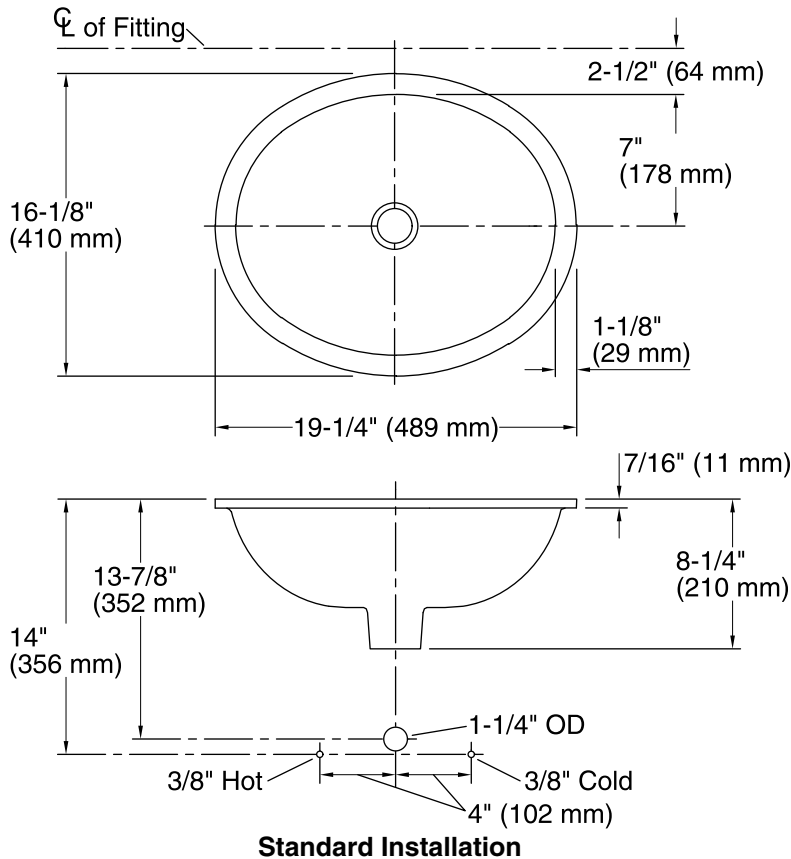

THE BOLD LOOK
OF **KOHLER**®

Technical Information

All product dimensions are nominal.

Installation:	Under-mount
Bowl area:	Length: 17" (432 mm) Width: 14" (356 mm) Water depth: 4" (102 mm)
Drain hole:	1-3/4" (44 mm)
Template:	1151011-7, required, not included