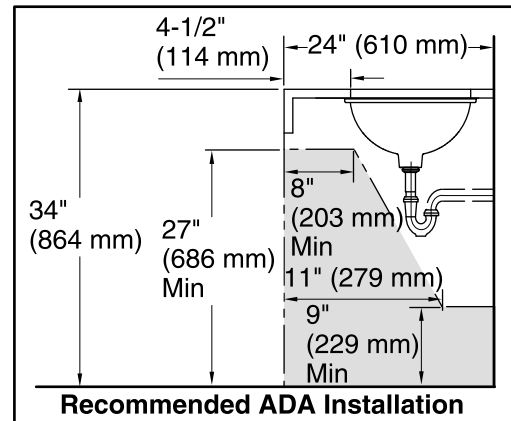

THE BOLD LOOK
OF **KOHLER**®

Technical Information

All product dimensions are nominal.

Installation:	Under-mount
Bowl area:	Length: 17" (432 mm) Width: 14" (356 mm) Water depth: 4" (102 mm)
Drain hole:	1-3/4" (44 mm)
Template:	1151011-7, required, not included