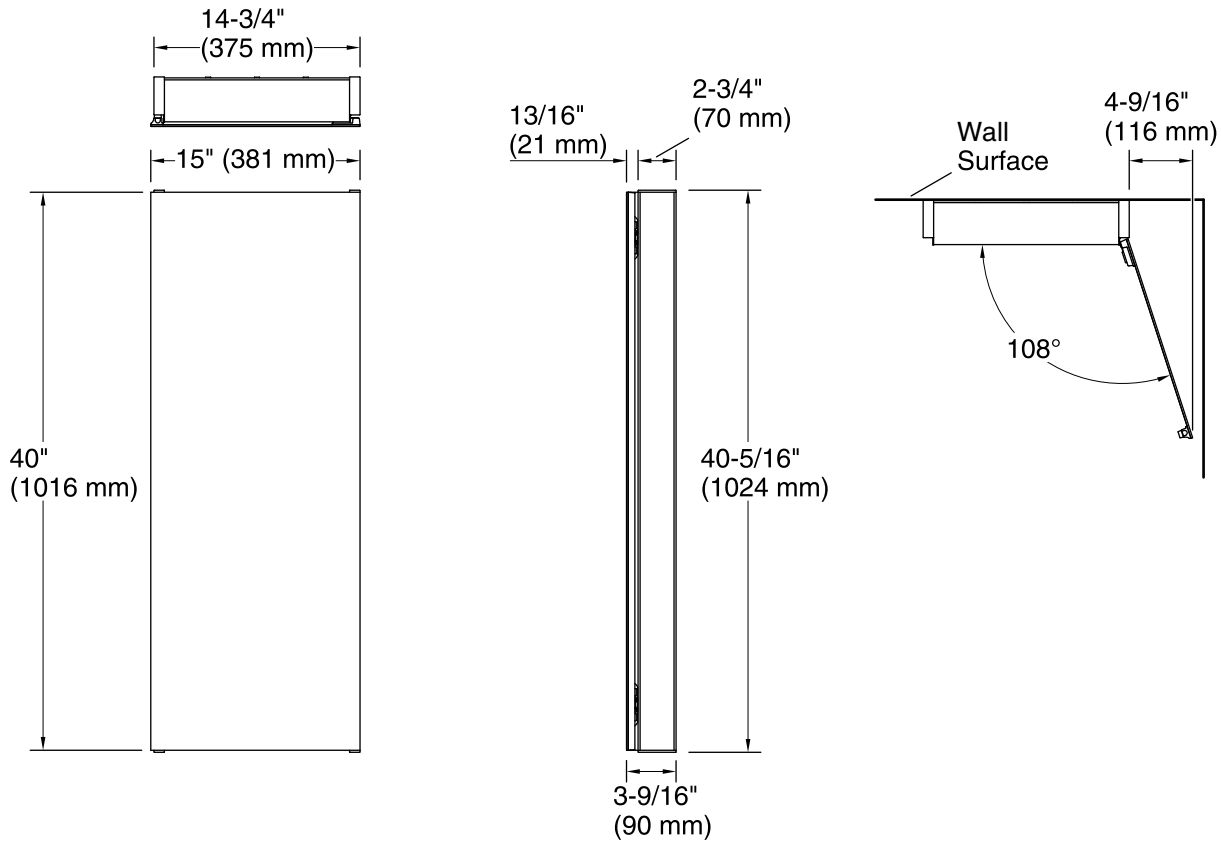

Features

- Innovative staggered shelf layout fits tall and short items.
- Deep shelves hold large containers.
- Low-profile design hugs the wall for a clean look.
- Mirror-front door with reflective mirrored interior.
- Six fixed shelves.
- Two-way adjustable hinges with 108-degree opening capability for easy cabinet access.

Material

- Rust-free aluminum.

Installation

- Easy surface-mount installation—no wall cutting.
- Reversible: install as left- or right-hinge swing.
- Includes mounting hardware.
- Includes two reversible side panel kits (White and Grey) to match your decor.

Codes/Standards

None Applicable

KOHLER® One-Year Limited Warranty

See website for detailed warranty information.

Technical Information

All product dimensions are nominal.

Vanity type: Wall-mount

Mirror type: Wall-mount

Notes

Install this product according to the installation instructions.

When determining the height of the cabinet, ensure the mirrored door will clear all obstacles (such as a faucet). A minimum distance of 3" (76 mm) is required.