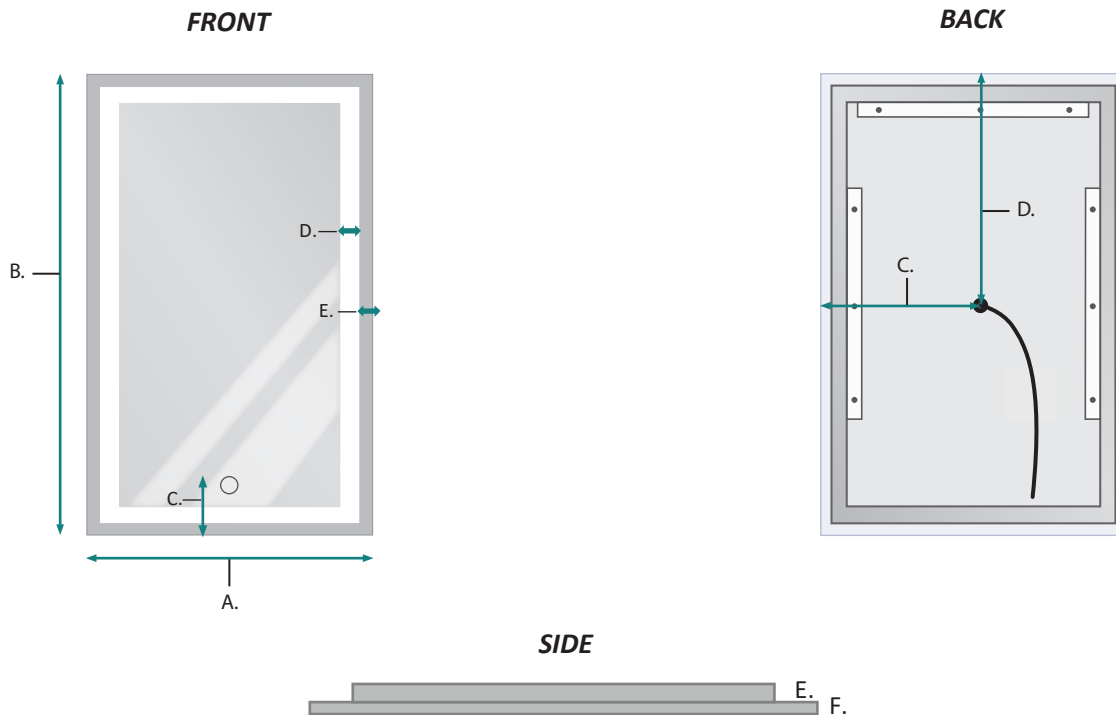

Electrical System

- 120Vac, 60Hz, 51.5W
- Electric Current: 0.43A
- Wattage: 51.5W

Model

- SOHO 2436

SOHO 2436 Wall Mirror - Specification Sheet

Dimensions

- Height: 36"
- Width: 24"
- Depth: 1-9/16"

FRONT

MODEL	A	B	C	D	E
SOHO2436	24	36	9-5/8	17-7/8	1-3/8

BACK & SIDE

MODEL	C	D	E	F
SOHO2436	9-5/8	17-7/8	1-3/8	3/16