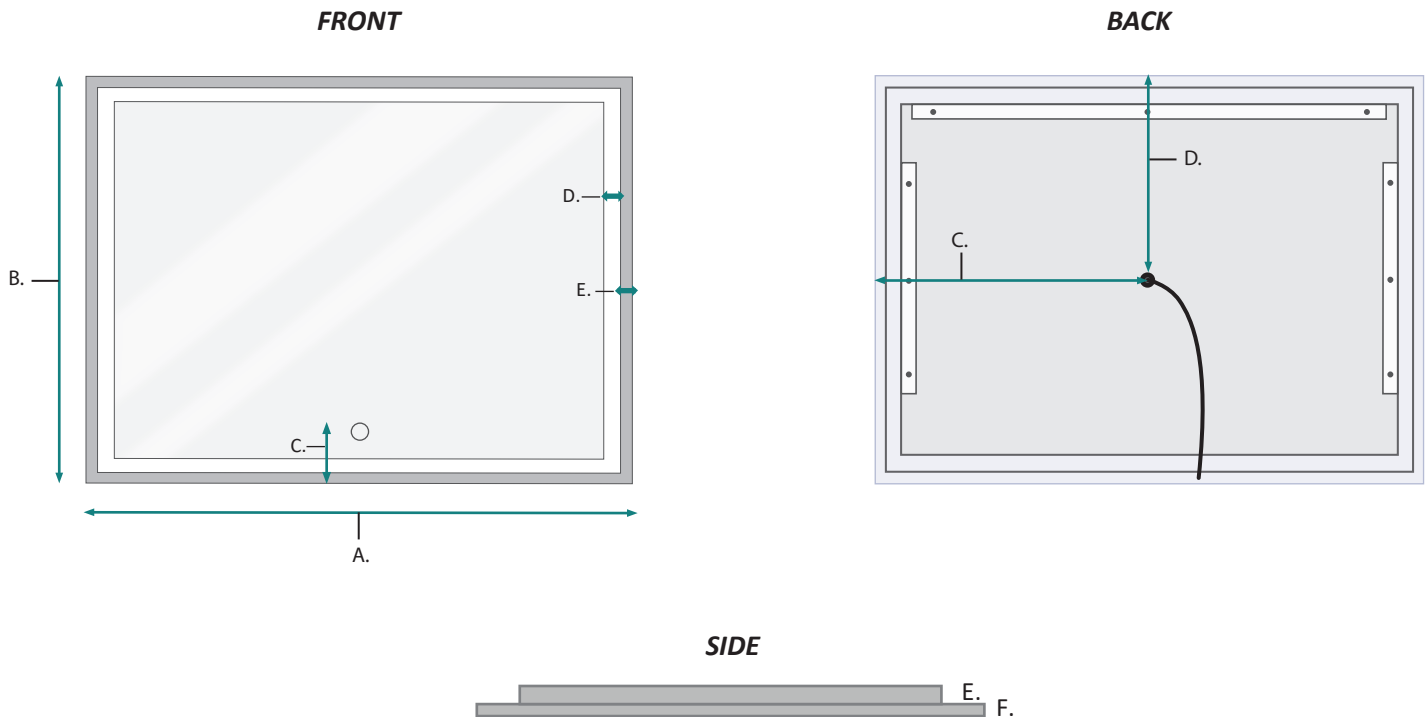

Electrical System

- 120Vac, 60Hz, 67W
- Electric Current: 0.56A
- Wattage: 67W

Model

- SOHO 4836

SOHO 4836 Wall Mirror - Specification Sheet

Dimensions

- Height: 36"
- Width: 48"
- Depth: 1-9/16"

FRONT

MODEL	A	B	C	D	E
SOHO4836	48	36	5-1/2	1-1/4	3/8

BACK & SIDE

MODEL	C	D	E	F
SOHO4836	23-7/8	17-7/8	1-3/8	3/16