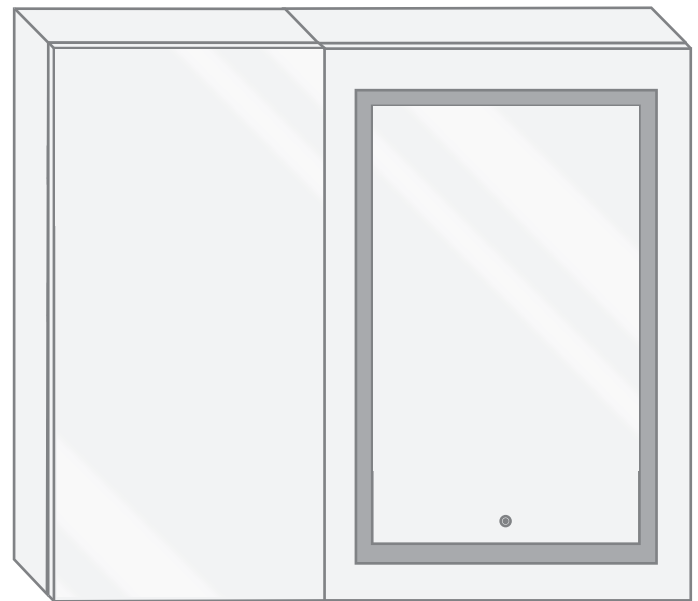

SVANGE 4236R Wall Mirror - Specification Sheet

Features

- Dimmable LED task lighting
- Integrated touch sensor control with memory
- Energy efficient LED lighting 6000K
- 3100 Lumens
- CRI 90+
- Integrated Defogger

Construction

- Quality polished edge mirror
- Single phase wire installation
- 5 MM Silver Backed Copper Free
- Installation Either Surface Mount (Side Mirror Trim Panels included) or Recessed
- Includes installation hardware

Codes/Standards Applicable

- Conforms to UL Std. 962
- Cert. to CSA Std. C22.2 No.250.0-08
- ETL Intertek 5004931

Electrical System

- 120Vac, 60Hz, 53W
- Electric Current: 0.44A
- Wattage: 53W

Model

- SVANGE 4236R Right Swinging Door
- Included models in this configuration:
Cabinet 1 = 1836L Cabinet 2 = 2436R