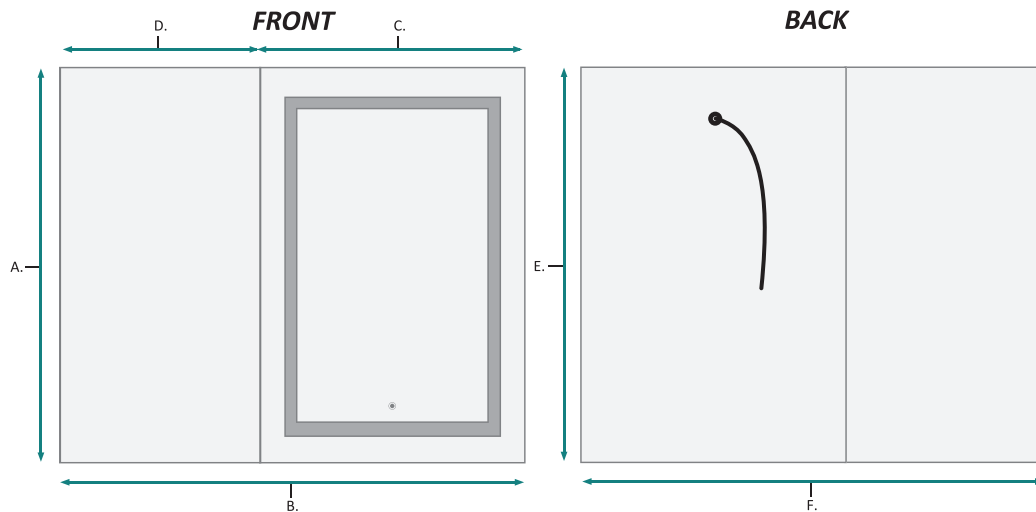

CABINET CONFIGURATION

- Included models in this configuration:
Cabinet 1 = 1836L Cabinet 2 = 2436R

SVANGE 4236R Wall Mirror - Specification Sheet

SVANGE 4236R Wall Mirror - Specification Sheet

SURFACE MOUNT