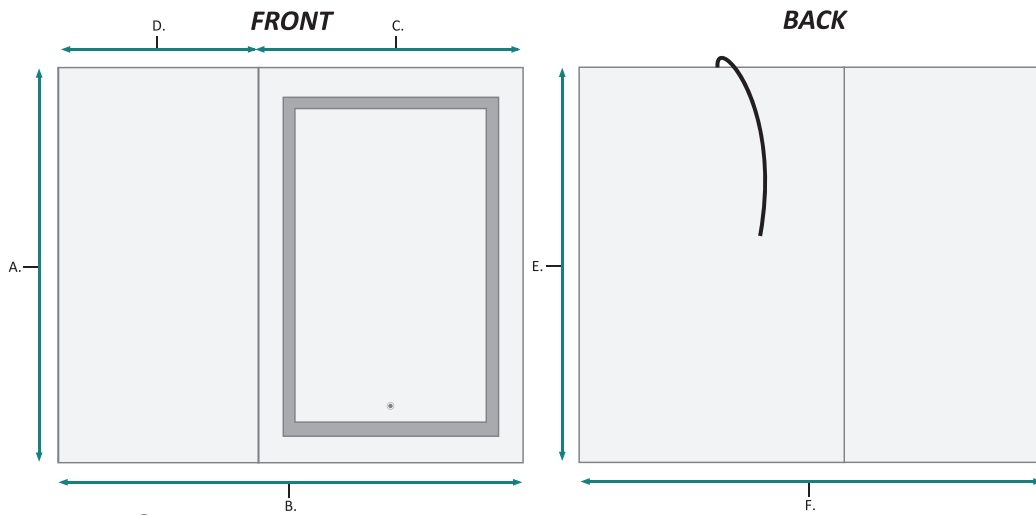

SVANGE 4236R Wall Mirror - Specification Sheet

RECESSED MOUNT

FRONT & BACKS

MODEL	A	B	C	D	E	F	G
SVANGE4236R	36	42-1/8	24	18	35-1/8	41-1/8	3-1/2

These measurements are for reference, for best results we suggest you measure actual product as small variations in size are possible