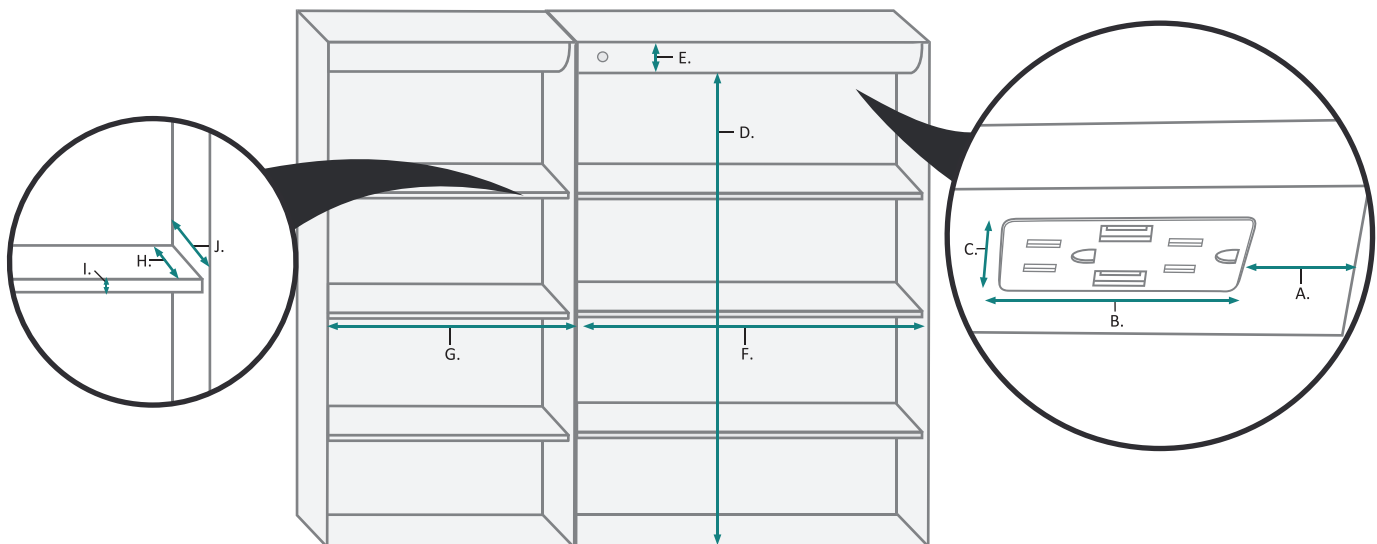

SVANGE 4236R Wall Mirror - Specification Sheet

INTERIOR DOOR

DOOR & CABINET

MODEL	A	B	C	D	E	F	G
SVANGE4236R	7/8	3-1/2	5	18	3-1/8	5-1/4	13

INTERIOR CABINET

MODEL	A	B	C	D	E	F	G	H	I	J
SVANGE4236R	3-3/4	5-5/8	1-1/4	32	2-1/4	22-1/4	16-1/4	2-3/8	3/8	3-5/8