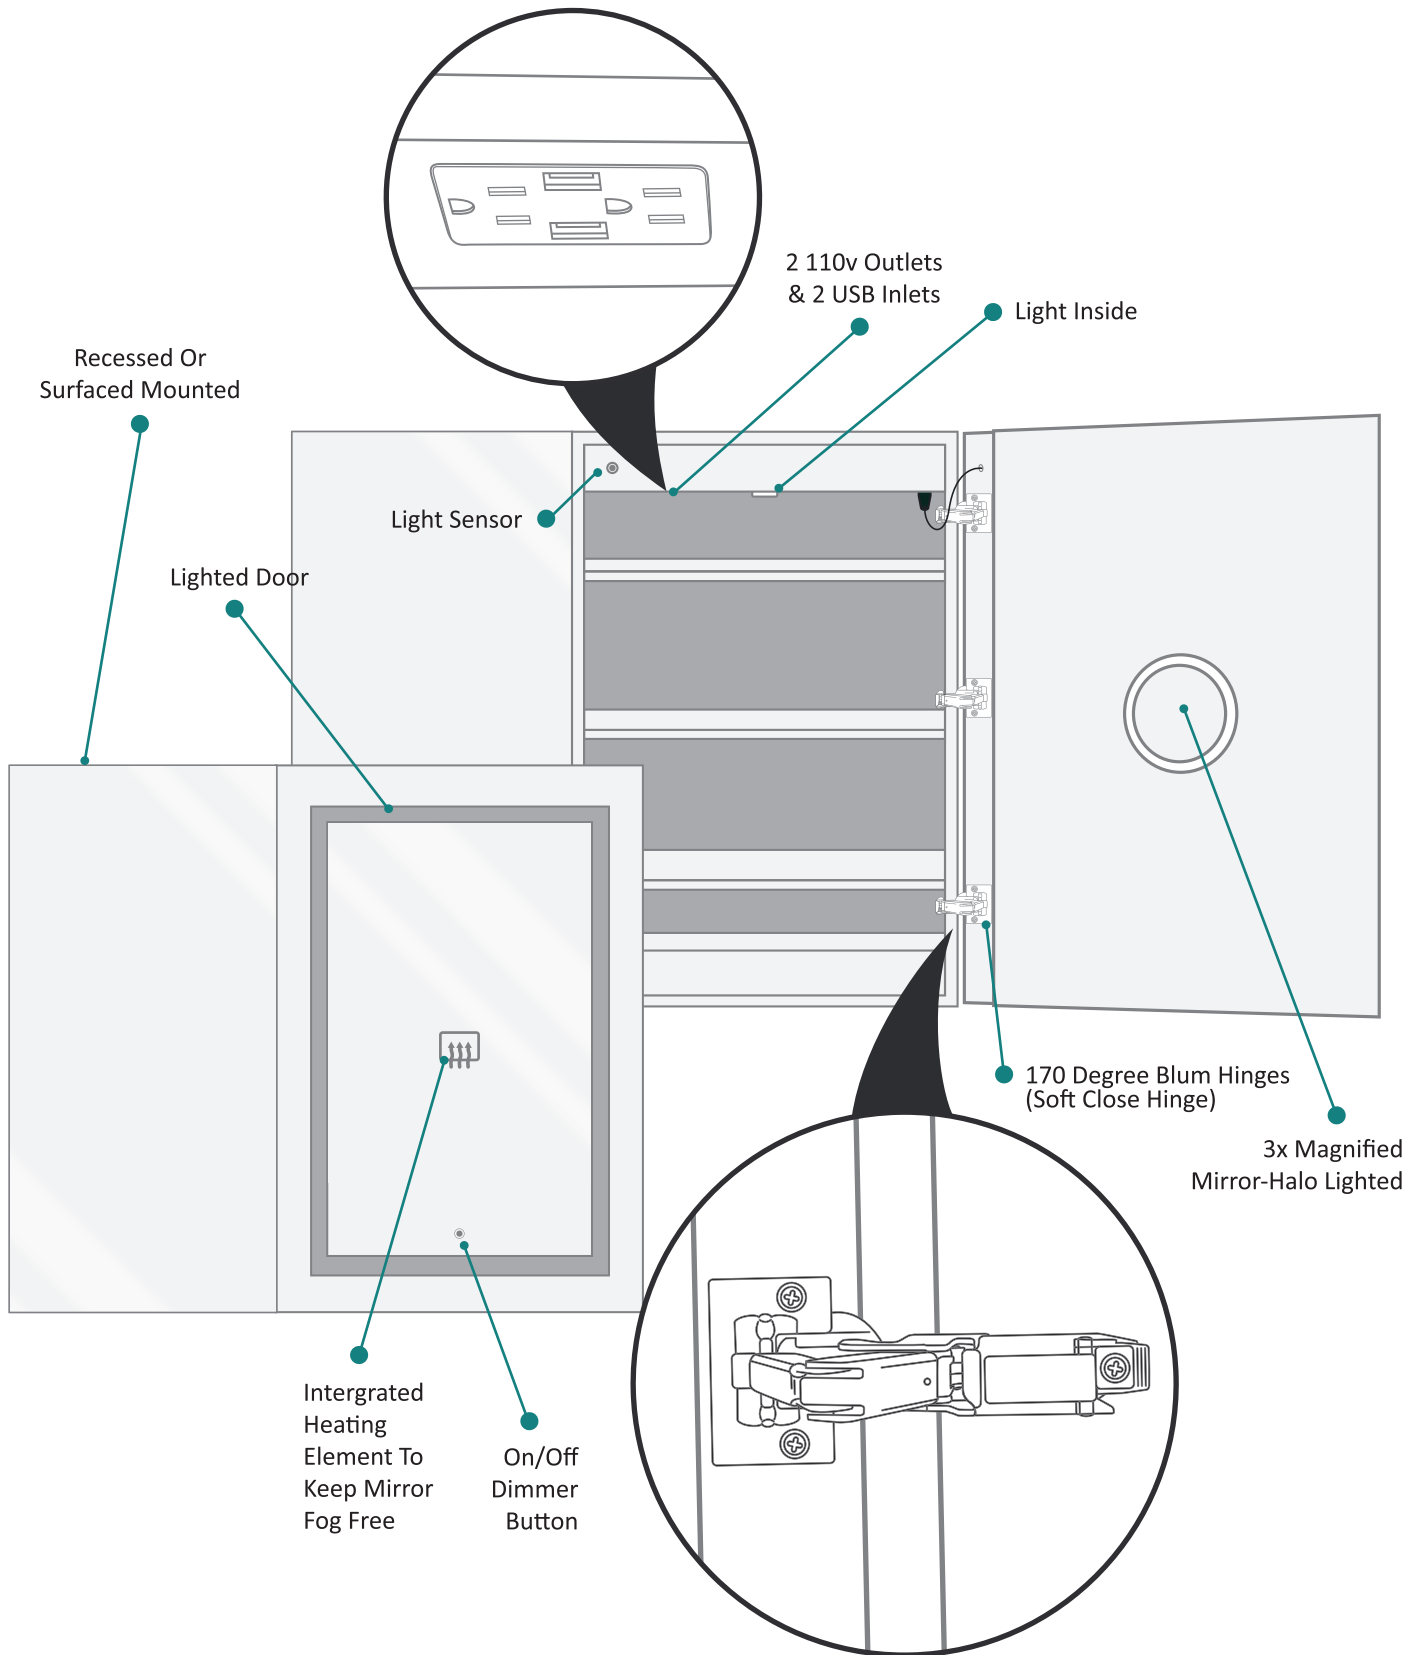

Construction

- Quality polished edge mirror
- Single phase wire installation
- 5 MM Silver Backed Copper Free
- Installation Either Surface Mount (Side Mirror Trim Panels included) or Recessed
- Includes installation hardware

Outlet

- Performance Requirements: Contains the required Supervisory Circuit with the Auto-Monitoring Function as noted by UL 1310
- Input Voltage: Min 112Vac, Nom 125Vac, Max 137Vac
- Frequency: 60Hz
- Front Receptacle Current: 102-132VAC Nominal 15A
- USB Output Current: 5VDC Nominal 4A

CABINET CONFIGURATION

- Included models in this configuration:
Cabinet 1 = 1836L Cabinet 2 = 2436R

SVANGE 4236R Wall Mirror - Specification Sheet

SVANGE 4236R Wall Mirror - Specification Sheet

SURFACE MOUNT