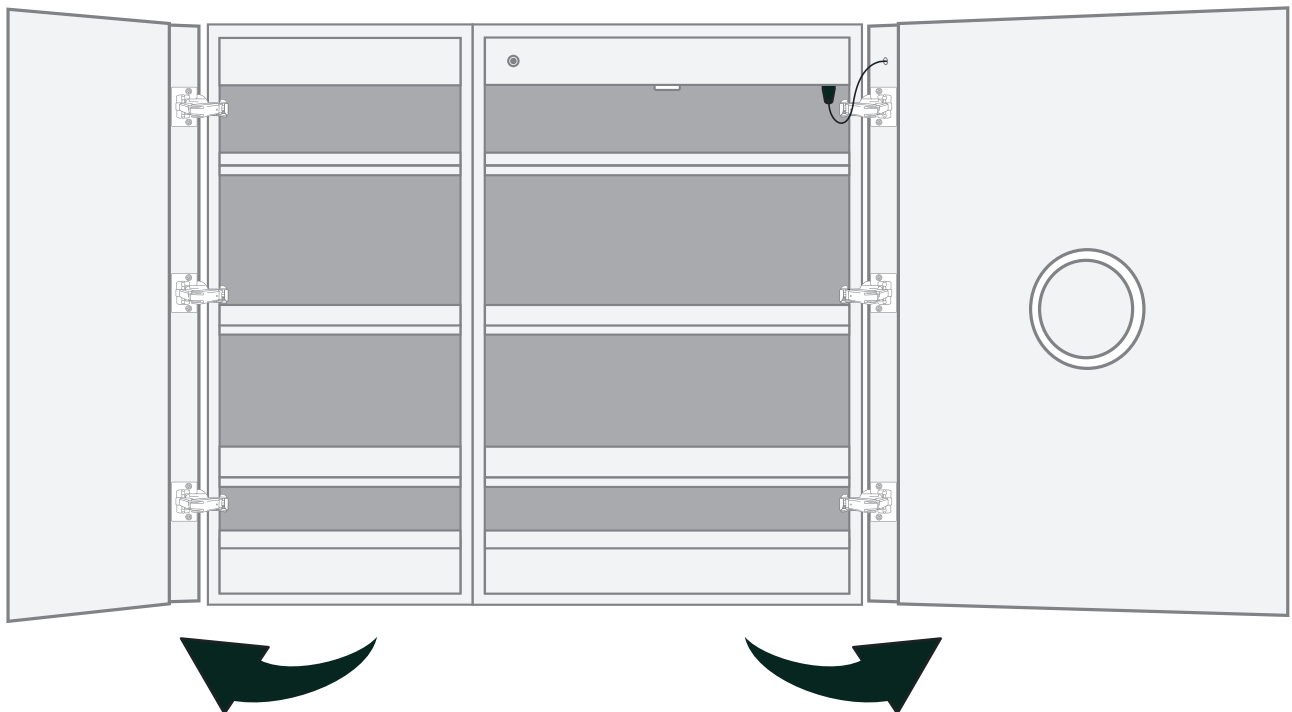

SVANGE 4236R Wall Mirror - Specification Sheet

Features

- Dimmable LED task lighting
- Integrated touch sensor control with memory
- Energy efficient LED lighting 6000K
- 3100 Lumens
- CRI 90+
- Integrated Defogger

Construction

- Quality polished edge mirror
- Single phase wire installation
- 5 MM Silver Backed Copper Free
- Installation Either Surface Mount (Side Mirror Trim Panels included) or Recessed
- Includes installation hardware

Codes/Standards Applicable

- Conforms to UL Std. 962
- Cert. to CSA Std. C22.2 No.250.0-08
- ETL Intertek 5004931

Electrical System

- 120Vac, 60Hz, 53W
- Electric Current: 0.44A
- Wattage: 53W

Model

- SVANGE 4236R Right Swinging Door
- Included models in this configuration:
Cabinet 1 = 1836L Cabinet 2 = 2436R

CABINET CONFIGURATION

- Included models in this configuration:
Cabinet 1 = 1836L Cabinet 2 = 2436R

SVANGE 4236R Wall Mirror - Specification Sheet

SVANGE 4236R Wall Mirror - Specification Sheet

SURFACE MOUNT