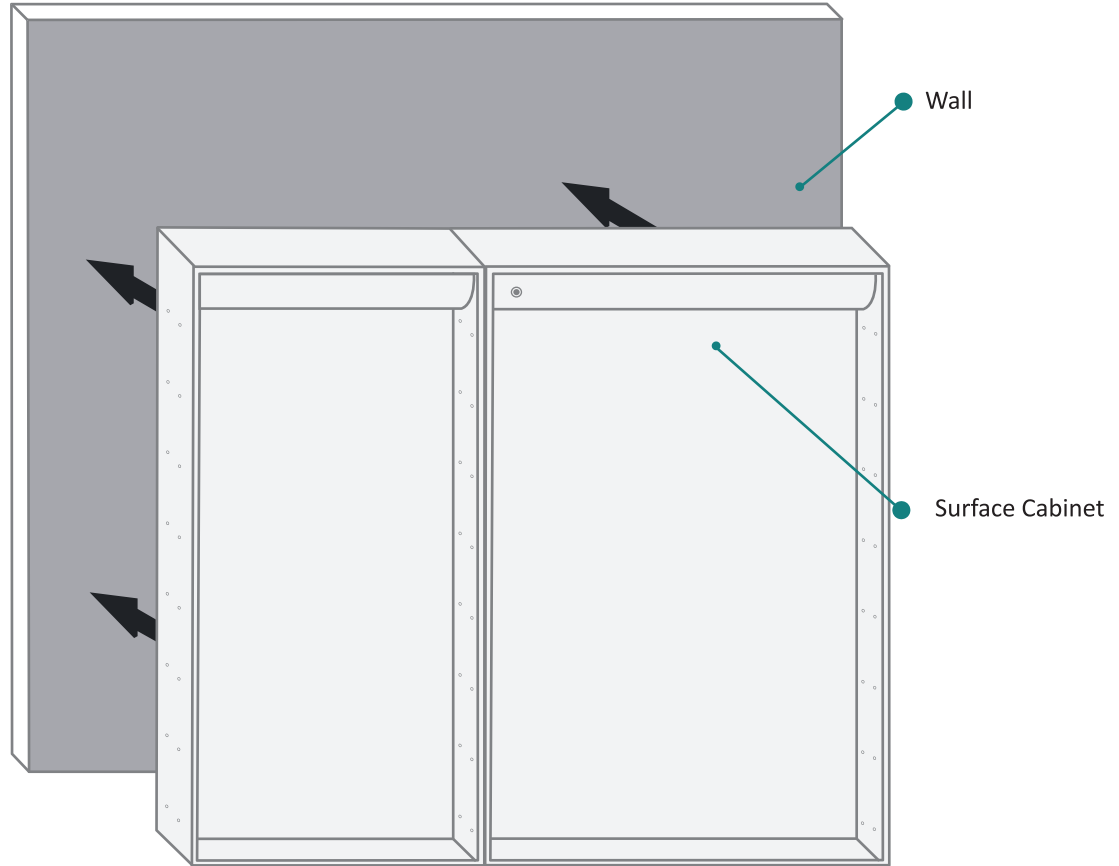

CABINET CONFIGURATION

- Included models in this configuration:
Cabinet 1 = 1836L Cabinet 2 = 2436R

SVANGE 4236R Wall Mirror - Specification Sheet

SVANGE 4236R Wall Mirror - Specification Sheet

SURFACE MOUNT