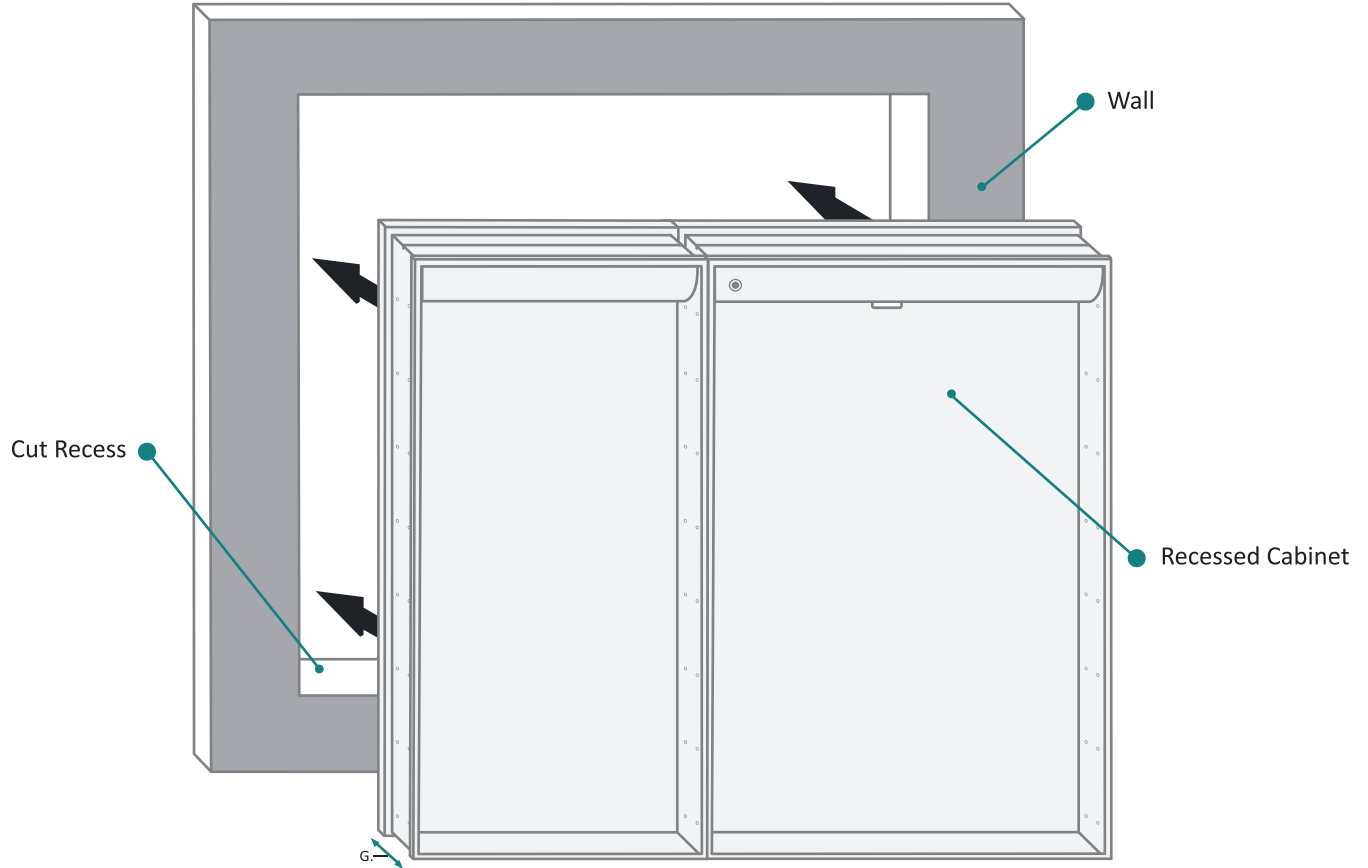

SVANGE 4236R Wall Mirror - Specification Sheet

RECESSED MOUNT

FRONT & BACKS

MODEL	A	B	C	D	E	F	G
SVANGE4236R	36	42-1/8	24	18	35-1/8	41-1/8	3-1/2

These measurements are for reference, for best results we suggest you measure actual product as small variations in size are possible