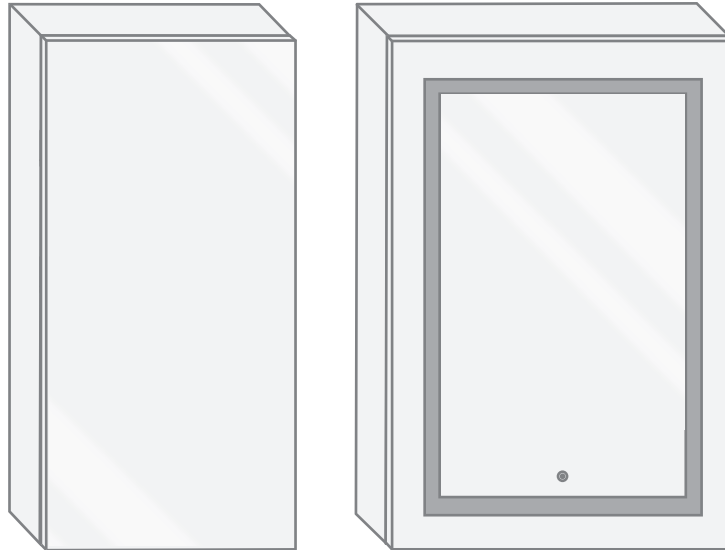

CABINET CONFIGURATION

- Included models in this configuration:
  Cabinet 1 = 1836L Cabinet 2 = 2436R