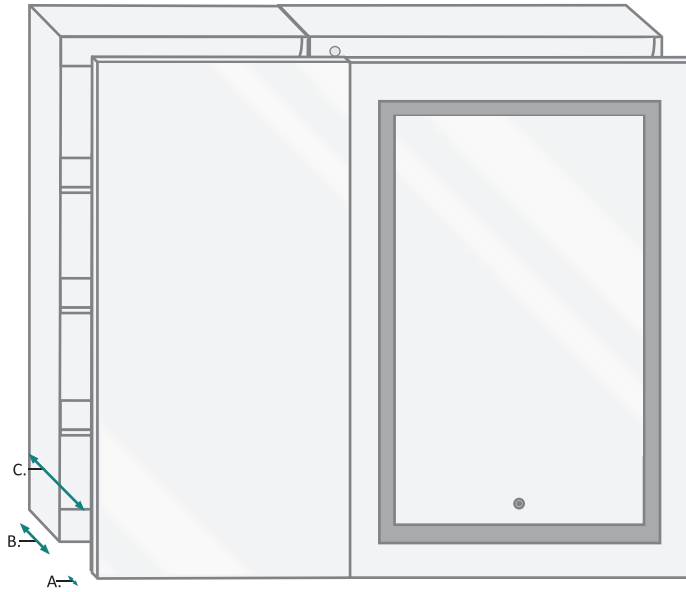

SVANGE 4236R Wall Mirror - Specification Sheet