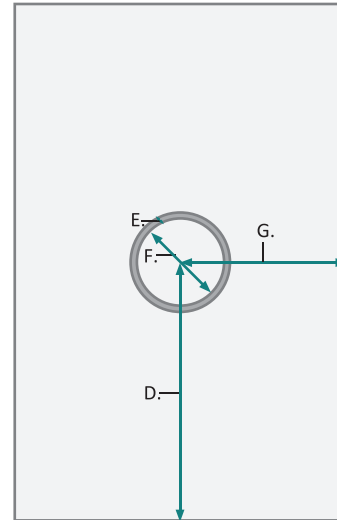

INTERIOR DOOR