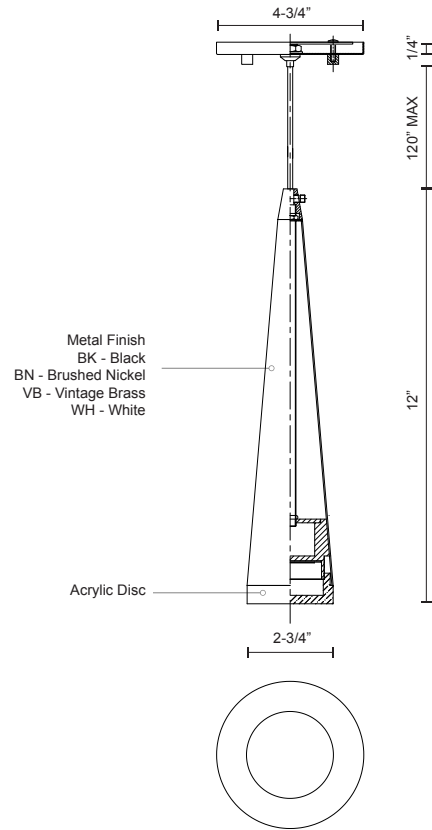

MINA
401214-LED
PENDANTS

PROJECT

401214WH-LED
White

401214BK-LED
Black

401214VB-LED
Vintage Brass

401214BN-LED
Brushed Nickel

SPECIFICATION DETAILS

* For custom options, consult factory for details.

Fixture Dimensions	D2-3/4" x H12"
Light Source	LED
Wattage	10W
Total Lumens	600lm
Delivered Lumens	339lm
Voltage	120V
Color Temperature	3000K
CRI (Ra)	>90
Optional Color Temps	2700K - 5000K Available, Minimum Order Quantities Apply
LED Rated Life	50,000 hours
Dimming	100% - 10%, ELV Dimmer (Not Included)
Diffuser Details	Clear Acrylic Diffuser
Adjustable	Yes
Wire Length	120" Max
Wire Type	Clear SSL Wire
Location	Dry
Warranty	5 Years
Canopy Dimensions	D4-3/4" x H1/4"

DESCRIPTION

Single LED pendant, sleek conical shape with clear acrylic diffuser. Round canopy matches the selected finish. Equipped with our powerful 120V AC LED technology, available in three different sizes 12", 24" and 36"