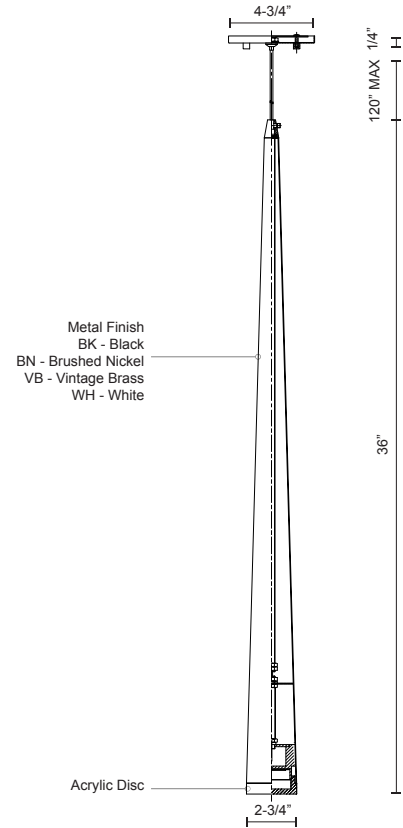

**MINA**  
**401216-LED**  
**PENDANTS**

PROJECT

401216BK-LED  
Black

401216WH-LED  
White

401216BN-LED  
Brushed Nickel

401216VB-LED  
Vintage Brass

**SPECIFICATION DETAILS**

\* For custom options, consult factory for details.

<b>Fixture Dimensions</b>	D2-3/4" x H36"
<b>Light Source</b>	LED
<b>Wattage</b>	10W
<b>Total Lumens</b>	600lm
<b>Delivered Lumens</b>	390lm
<b>Voltage</b>	120V
<b>Color Temperature</b>	3000K
<b>CRI (Ra)</b>	>90
<b>Optional Color Temps</b>	2700K - 5000K Available, Minimum Order Quantities Apply
<b>LED Rated Life</b>	50,000 hours
<b>Dimming</b>	100% - 10%, ELV Dimmer (Not Included)
<b>Diffuser Details</b>	Clear Acrylic Diffuser
<b>Adjustable</b>	Yes
<b>Wire Length</b>	120" Max
<b>Wire Type</b>	Clear SSL Wire
<b>Location</b>	Dry
<b>Warranty</b>	5 Years
<b>Canopy Dimensions</b>	D4-3/4" x H1/4"

**DESCRIPTION**

Single LED pendant, sleek conical shape with clear acrylic diffuser. Round canopy matches the selected finish. Equipped with our powerful 120V AC LED technology, available in three different sizes 12", 24" and 36"