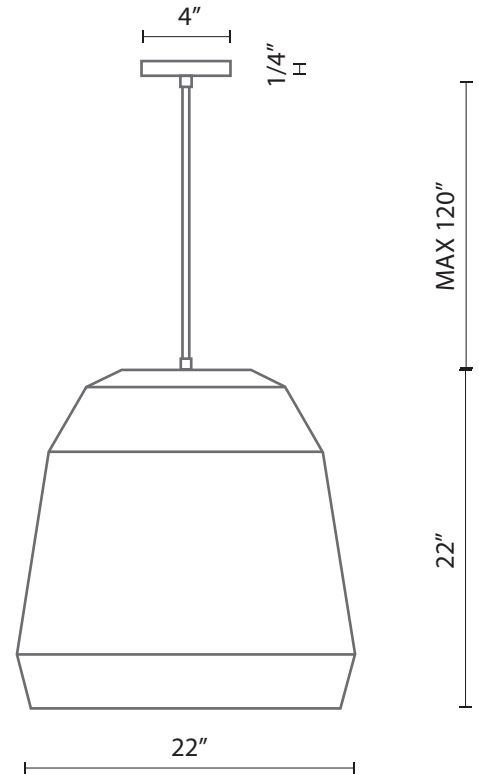

492122

Specification Sheet

Pendant

Black

White

Gray

Indigo Blue

PROJECT					
DATE				TYPE	
Voltage	Watt	LED Lumens	Delivered Lumens	Finish(es)	
120V	1 x 60W*	N/A	N/A	BK - Black	Color Temp N/A
120V	1 x 60W*	N/A	N/A	GY - Gray	CRI(Ra) N/A
120V	1 x 60W*	N/A	N/A	IB - Indigo Blue	Dimming N/A
120V	1 x 60W*	N/A	N/A	WH - White	Rated Life N/A

*Preliminary figures

Product Descriptions

Single lamp pendant with faceted aluminum shade showcasing powder-coated finishes against a matte white interior. Exterior shade colors are black, blue, white or gray. Suspended by cloth cable to a maximum 120" length. Available in 2 sizes.

Product Details

UL Listed.

5-years warranty.

Complete warranty terms located at:

www.kuzcolighting.com/warranty

Lamp type incandescent with E26 medium base bulb (bulb not included).

Canopy dimensions:
D: 4"; H: 1/4"