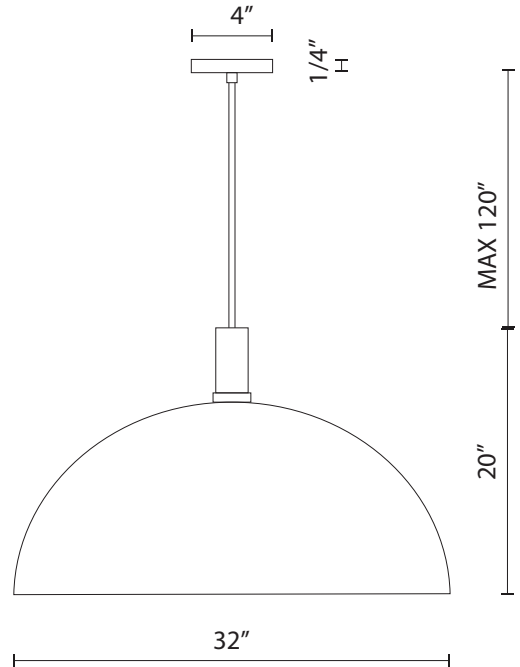

# 492332

Specification Sheet

## Pendant

Black with Gold

White with Gold

Brushed Nickel with Black

PROJECT					
DATE				TYPE	
Voltage	Watt	LED Lumens	Delivered Lumens	Finish(es)	Color Temp
120V	1 x 60W*	N/A	N/A	BK/GD - Black with Gold	CRI(Ra) N/A
120V	1 x 60W*	N/A	N/A	BN/BK - Brushed Nickel/Black	Dimming N/A
120V	1 x 60W*	N/A	N/A	WH/GD - White with Gold	Rated Life N/A

### Product Descriptions

Single lamp pendant with aluminum dome shade showcasing powder-coated or plated finishes with metal details. Exterior shade colors are black, gray, white or blue. Metallic exterior options are brushed nickel or gold. Suspended by cloth cable to a maximum 120" length. Available in 3 sizes.

Canopy dimensions:  
D: 4"; H: 1/4"

Comments: