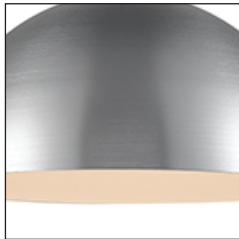

## Pendant

Black with Gold

White with Gold

Brushed Nickel with Black

PROJECT					
DATE				TYPE	
Voltage	Watt	LED Lumens	Delivered Lumens	Finish(es)	Color Temp
120V	1 x 60W*	N/A	N/A	BK/GD - Black with Gold	CRI(Ra) N/A
120V	1 x 60W*	N/A	N/A	BN/BK - Brushed Nickel/Black	Dimming N/A
120V	1 x 60W*	N/A	N/A	WH/GD - White with Gold	Rated Life N/A

### Product Descriptions

Single lamp pendant with aluminum dome shade showcasing powder-coated or plated finishes with metal details. Exterior shade colors are black, gray, white or blue. Metallic exterior options are brushed nickel or gold. Suspended by cloth cable to a maximum 120" length. Available in 3 sizes.

Canopy dimensions:  
D: 4"; H: 1/4"

Comments: