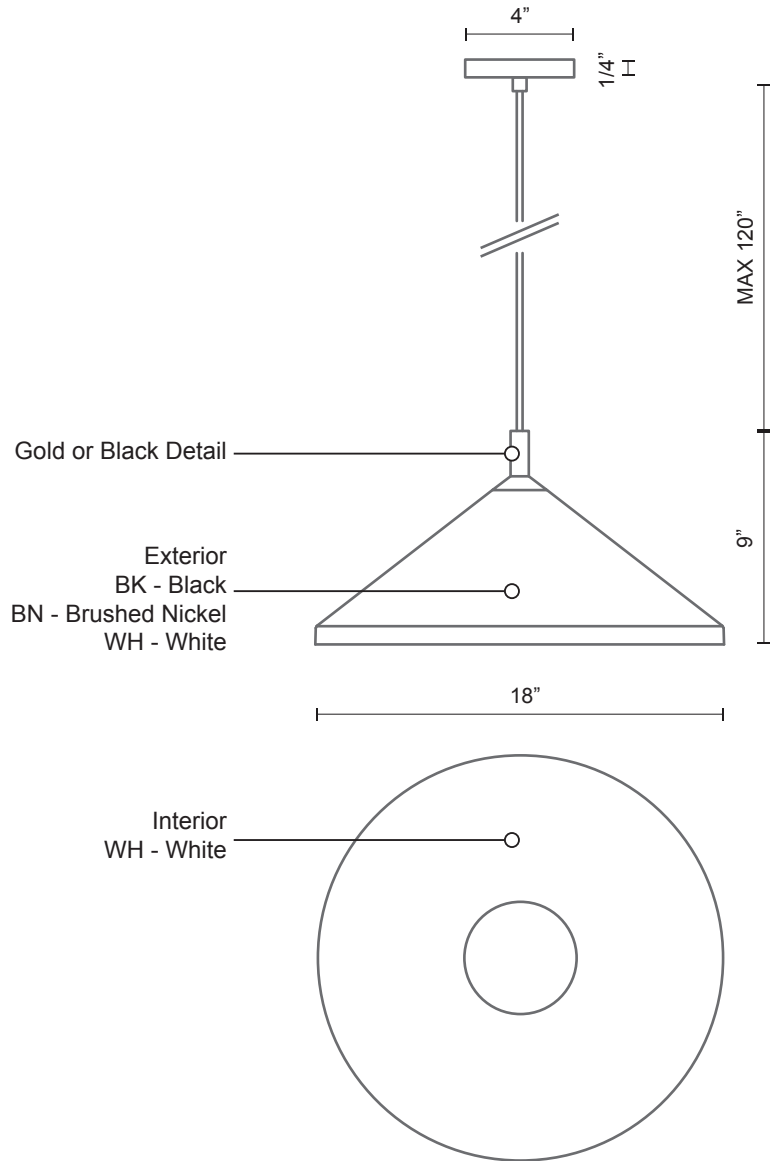

Product Details

UL Listed.

5-years warranty.

Complete warranty terms located at:

www.kuzcolighting.com/warranty

Lamp type incandescent with E26 medium base bulb (bulb not included).

Canopy dimensions:

D: 4"; H: 1/4"

PROJECT							
DATE				TYPE			
Voltage	Watt	LED Lumens	Delivered Lumens	Finish(es)		Color Temp	N/A
120V	1 x 60W*	N/A	N/A	BK/GD - Black with Gold		CRI(Ra)	N/A
120V	1 x 60W*	N/A	N/A	BN/BK - Brushed Nickel/Black		Dimming	N/A
120V	1 x 60W*	N/A	N/A	WH/GD - White with Gold		Rated Life	N/A

*Preliminary figures