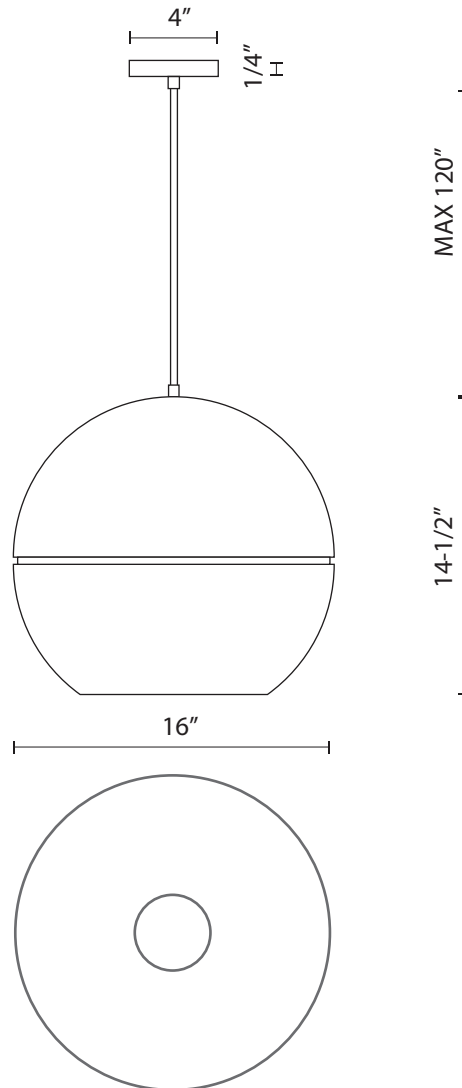

494016

Specification Sheet

Pendant

BK - Black

GY - Gray

WH - White

PROJECT					
DATE				TYPE	
Voltage	Watt	LED Lumens	Delivered Lumens	Finish(es)	Color Temp
120V	1 x 60W*	N/A	N/A	BK - Black	N/A
120V	1 x 60W*	N/A	N/A	WH - White	N/A
120V	1 x 60W*	N/A	N/A	GY - Gray	N/A
					CRI(Ra)
					N/A
					Dimming
					N/A
					Rated Life
					N/A

*Preliminary figures

Product Descriptions

Single lamp pendant with split spherical aluminum shade showcasing powder-coated finishes against a matte white interior. Exterior shade colors are gray, white or blue. Suspended by cloth cable to a maximum 120" length. Available in two sizes.

Product Details

UL Listed.

5-years warranty.

Complete warranty terms located at:

www.kuzcolighting.com/warranty

Lamp type incandescent with E26 medium base bulb (bulb not included).

Canopy dimensions:
D: 4"; H: 1/4"