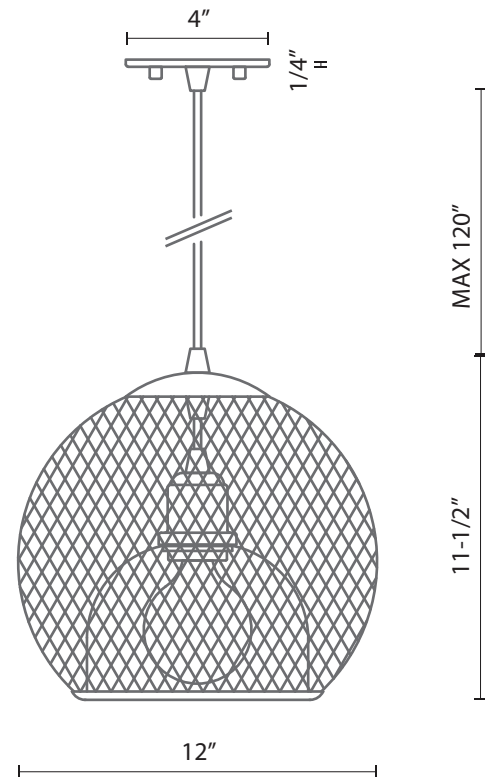

494412

Specification Sheet

Pendant

Black with Gold

PROJECT					
DATE				TYPE	
Voltage	Watt	LED Lumens	Delivered Lumens	Finish(es)	
120V	1 x 60W*	N/A	N/A	BK - Black	Color Temp N/A
120V	1 x 60W*	N/A	N/A	BK/GD - Black/Gold	CRI(Ra) N/A
120V	1 x 60W*	N/A	N/A	WH - White	Dimming N/A
120V	1 x 60W*	N/A	N/A	WH/GD - White/Gold	Rated Life N/A

*Preliminary figures

Black

White with Gold

White

Product Descriptions

Single lamp pendant with spherical powder-coated wire mesh shade. Color configurations include uniform black, white or an exterior black or white mesh with inner gold mesh. Suspended by matching cable to a maximum 120" length. Available in 2 sizes.

Product Details

UL Listed.

5-years warranty.

Complete warranty terms located at:

www.kuzcolighting.com/warranty

Lamp type incandescent with E26 medium base bulb (bulb not included).

Canopy dimensions:

D: 4"; H: 1/4"