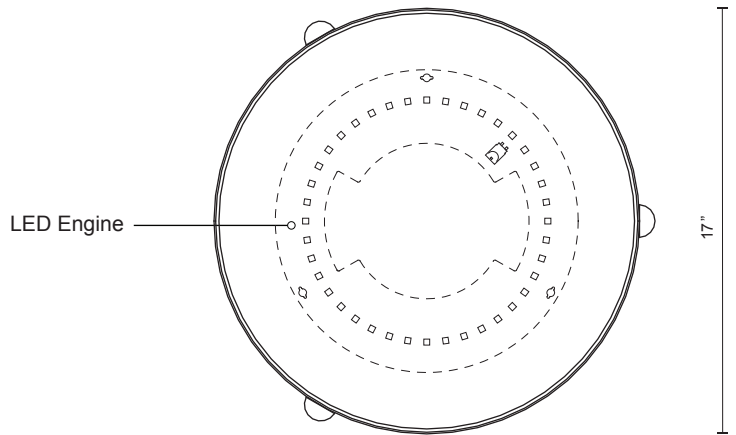

501122-LED

SPECIFICATION SHEET

PROJECT		
DATE		TYPE

Sophisticated LED technology meets indoor ceiling fixture

- Round white opal glass
- Brushed nickel or Vintage brass metal finish
- Dimmable with ELV dimmer (Not included)
- 120V

Color Temp 3000K
CRI (Ra) >80
Dimming 100% - 10%
Rated Life 50,000 hours

Voltage	Watt	LED Lumens	Delivered Lumens	Finish(es)
120V	19W	1600	850	BN - Brushed Nickel
120V	19W	1600	850	VB - Vintage brass