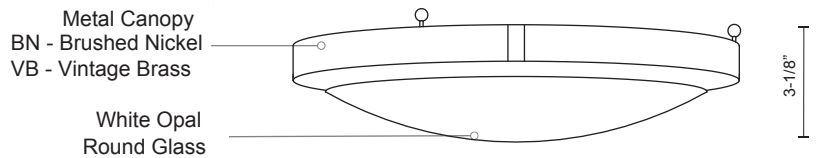

501122-LED

SPECIFICATION SHEET

PROJECT		
DATE		TYPE

Sophisticated LED technology meets indoor ceiling fixture

- Round white opal glass
- Brushed nickel or Vintage brass metal finish
- Dimmable with ELV dimmer (Not included)
- 120V

Color Temp 3000K
CRI (Ra) >80
Dimming 100% - 10%
Rated Life 50,000 hours

Voltage	Watt	LED Lumens	Delivered Lumens	Finish(es)
120V	19W	1600	850	BN - Brushed Nickel
120V	19W	1600	850	VB - Vintage brass