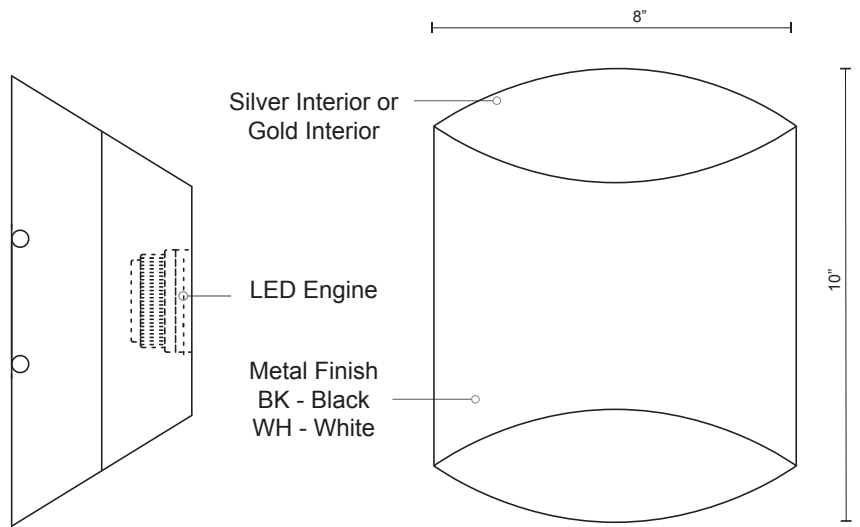

601471-LED

SPECIFICATION SHEET

PROJECT		
DATE		TYPE

Sophisticated LED technology meets indoor wall sconce fixture

- Gold interior with black metal details or silver interior with white metal details
- Dimmable with ELV dimmer (Not included)
- 120V

Color Temp 3000K
CRI (Ra) >90
Dimming 100% - 10%
Rated Life 50,000 hours

Voltage	Watt	LED Lumens	Delivered Lumens	Finish(es)
120V	8W	600lm*	153lm	BK -Black
120V	8W	600lm*	103lm	WH-White

601471WH-LED