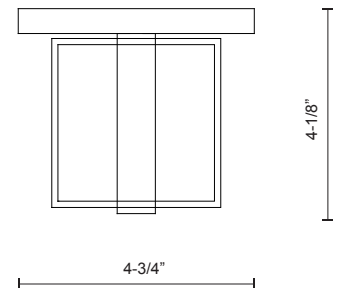

*Subject to testing confirmation