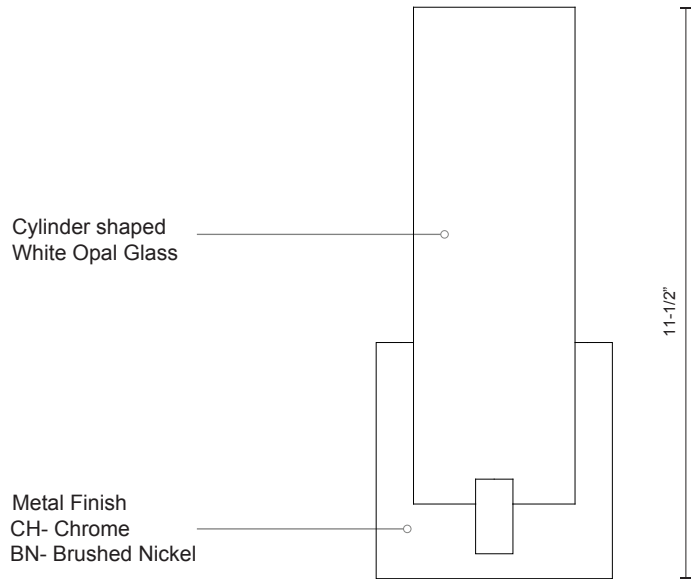

*Subject to testing confirmation