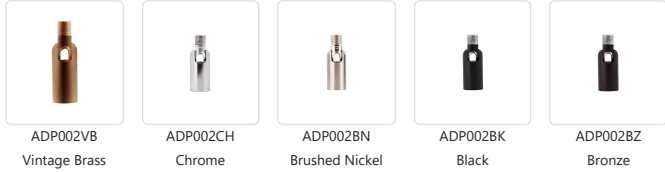

ADP002
ADAPTORS

PROJECT

ADP002VB
Vintage Brass

ADP002CH
Chrome

ADP002BN
Brushed Nickel

ADP002BK
Black

ADP002BZ
Bronze

SPECIFICATION DETAILS

* For custom options, consult factory for details.

Fixture Dimensions	D5/8" x H1-3/8"
Location	Dry
Warranty	5 Years

DESCRIPTION

Electro-plated or powder coated aluminum, brass and steel. Available in five finishes.