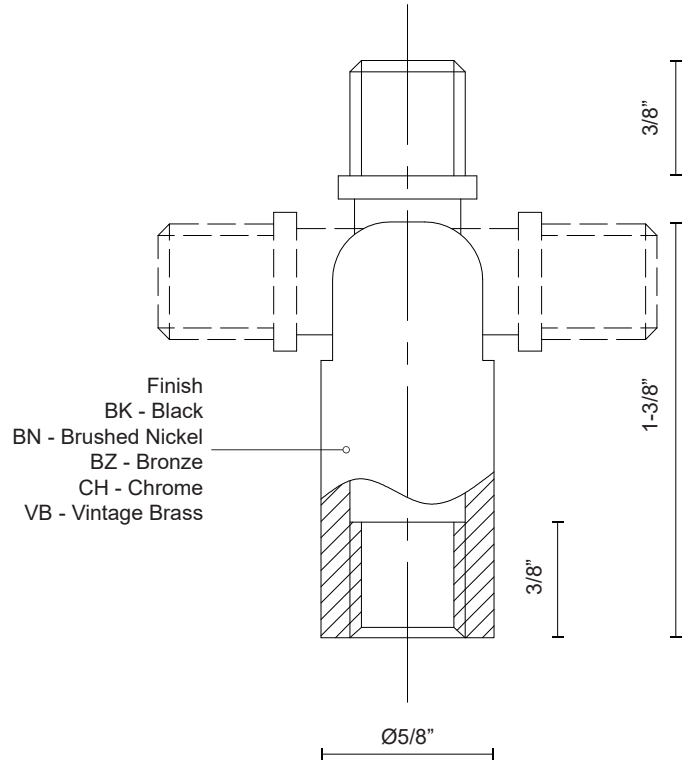

* For custom options, consult factory for details.

Fixture Dimensions	D5/8" x H1-3/8"
Location	Dry
Warranty	5 Years

DESCRIPTION

Electro-plated or powder coated aluminum, brass and steel. Available in five finishes.