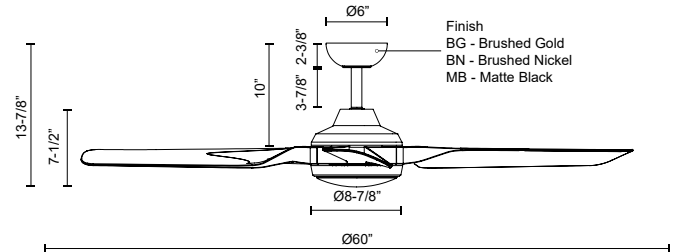

* For custom options, consult factory for details.

* For warranty information, please visit www.kuzcolighting.com/warranty

KUZCO

CANADA: 19054 28TH AVENUE - SURREY, BC V3Z 6M3

USA: 3035 E. LONE MOUNTAIN ROAD - LAS VEGAS, NV 89081

WWW.KUZCOLIGHTING.COM

© 2023 KUZCO LIGHTING. ALL RIGHTS RESERVED.

DESCRIPTION

The Fremont Collection is simple yet sophisticated. Available in three stunning finishes, including a trendy Black and Brushed Gold mixed-metal option, this fan adds a touch of style to any space. Fan is remote controlled and features six speeds and dimmable LED illumination.

COMMENT