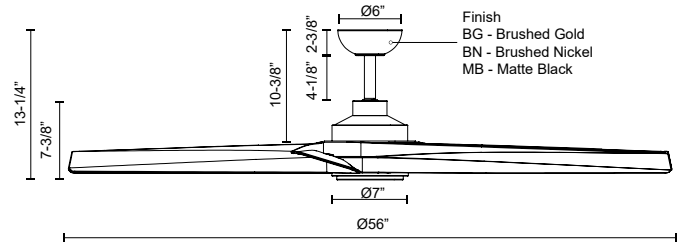

FANS

PROJECT

SPECIFICATION DETAILS

Fixture Dimensions	D56" x H13-1/4"
Light Source	LED
Max Wattage	Total 53W Max [20W LED + Max 33W Motor]
Total Lumens	1900lm
Delivered Lumens	1082lm
Voltage	120V
Color Temperature	3000K
CRI (Ra)	90CRI
LED Rated Life	50,000 hours
Dimming	Integrated Dimming with Remote
Diffuser Details	Polymeric Diffuser
Material	Steel & Aluminum Body, ABS Blade
Rod Length	4-1/8" (for different rod length, contact factory)
Wire Length	78" with 78" safety cable
Minimum Hang Height	13"
Location	Damp
Illumination Direction	Downlight
Canopy Dimensions	D6" x H2 3/8"
Sloped Ceiling Adaptable	Yes, Up to 25 Degrees
Minimum Distance to Floor	84"
Ceiling to Blade Distance	10-3/8" Minimal
Blade	4 Blades @ 14.5 Degrees Pitch
Control	Remote Control
Fan RPM	6 Speed (Reversible), 50-130rpm
CFM	6500 Max
Airflow Efficiency (CFM/WATT)	815 Max
Estimated Yearly Energy Cost ($)	6

* For custom options, consult factory for details.

* For warranty information, please visit www.kuzcolighting.com/warranty

DESCRIPTION

The Horizon fan collection is a simple, modern design with elegant decorative touches. Available in three stunning finishes, including a trendy Black and Brushed Gold mixed-metal option, the Horizon Collection is truly stunning. Fan is remote controlled and features six speeds and dimmable LED illumination.

COMMENT

KUZCO

CANADA: 19054 28TH AVENUE - SURREY, BC V3Z 6M3

USA: 3035 E. LONE MOUNTAIN ROAD - LAS VEGAS, NV 89081

WWW.KUZCOLIGHTING.COM

© 2023 KUZCO LIGHTING. ALL RIGHTS RESERVED.