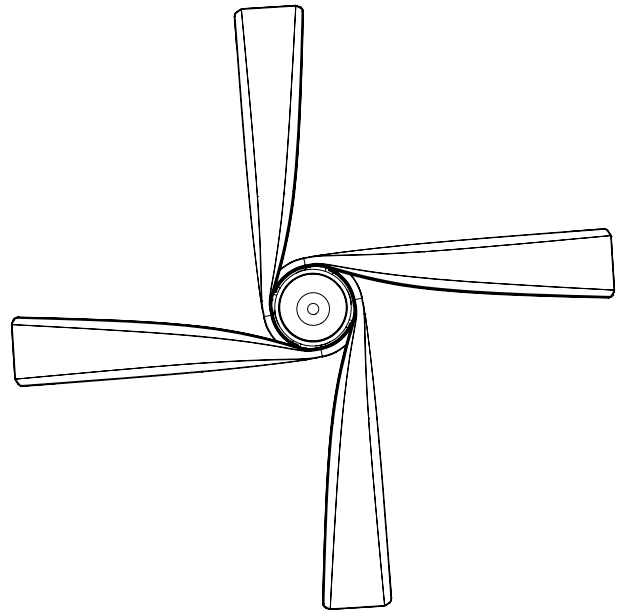

HORIZON CF96956

FANS

PROJECT

CF96956-BN
Brushed Nickel

CF96956-BG
Brushed Gold

CF96956-MB
Matte Black

SPECIFICATION DETAILS

Fixture Dimensions	D56" x H13-1/4"
Light Source	LED
Max Wattage	Total 53W Max [20W LED + Max 33W Motor]
Total Lumens	1900lm
Delivered Lumens	1082lm
Voltage	120V
Color Temperature	3000K
CRI (Ra)	90CRI
LED Rated Life	50,000 hours
Dimming	Integrated Dimming with Remote
Diffuser Details	Polymeric Diffuser
Material	Steel & Aluminum Body, ABS Blade
Rod Length	4-1/8" (for different rod length, contact factory)
Wire Length	78" with 78" safety cable
Minimum Hang Height	13"
Location	Damp
Illumination Direction	Downlight
Canopy Dimensions	D6" x H2 3/8"
Sloped Ceiling Adaptable	Yes, Up to 25 Degrees
Minimum Distance to Floor	84"
Ceiling to Blade Distance	10-3/8" Minimal
Blade	4 Blades @ 14.5 Degrees Pitch
Control	Remote Control
Fan RPM	6 Speed (Reversible), 50-130rpm
CFM	6500 Max
Airflow Efficiency (CFM/WATT)	815 Max
Estimated Yearly Energy Cost (\$)	6

* For custom options, consult factory for details.

* For warranty information, please visit www.kuzcolighting.com/warranty

DESCRIPTION

The Horizon fan collection is a simple, modern design with elegant decorative touches. Available in three stunning finishes, including a trendy Black and Brushed Gold mixed-metal option, the Horizon Collection is truly stunning. Fan is remote controlled and features six speeds and dimmable LED illumination.