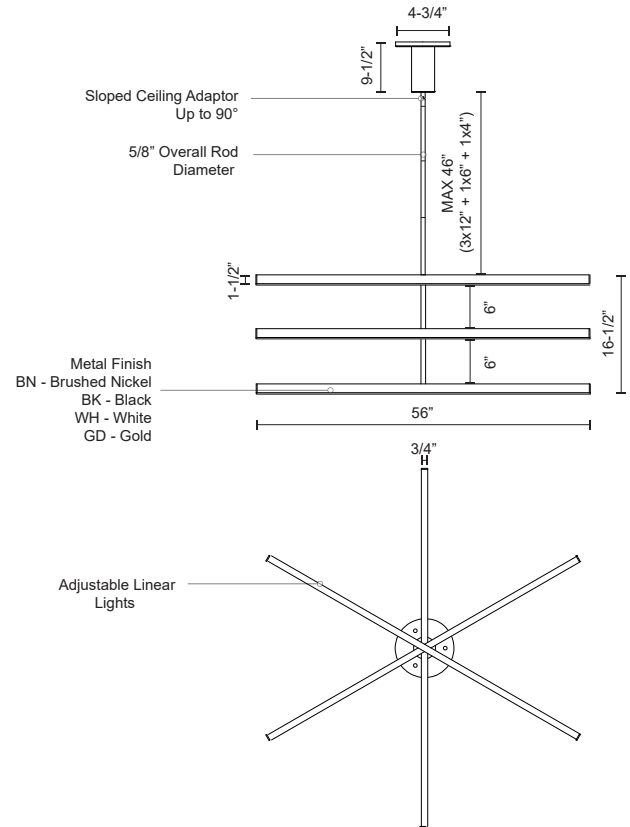

VEGA
CH10356
CHANDELIERS

PROJECT

CH10356-BK
Black

CH10356-BN
Brushed Nickel

CH10356-WH
White

CH10356-GD
Gold

SPECIFICATION DETAILS

* For custom options, consult factory for details.

Fixture Dimensions	L56" x W3/4" x H16-1/2"
Light Source	LED
Wattage	69W
Total Lumens	5740lm
Delivered Lumens	BK-3484lm; BN-5333lm; GD-5137lm; WH-5862lm;
Voltage	120V
Color Temperature	3000K
CRI (Ra)	>90
Optional Color Temps	2700K - 5000K Available, Minimum Order Quantities Apply
LED Rated Life	50,000 hours
Dimming	100% - 10%, TRIAC or ELV Dimmer (Not Included)
Diffuser Details	White Acrylic Diffuser
Adjustable	Yes
Rod Length	46" Max (3x12" + 1x6" + 1x4")
Location	Dry
Warranty	5 Years
Canopy Dimensions	D4-3/4" x H9-1/2"

DESCRIPTION

The linear lights can be configured at different heights and angles to create distinct sculptural orientations. Ordered into clean parallels or jumbled in playful asymmetry, Vega can be customized to complement any space.