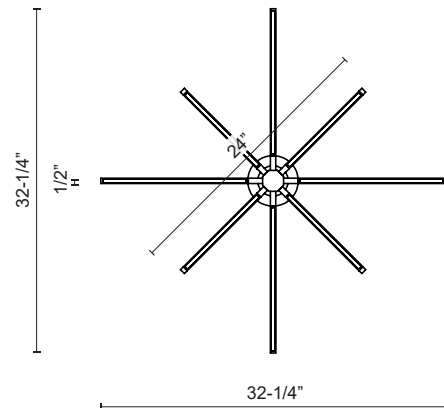

* For custom options, consult factory for details.

Fixture Dimensions	L32-1/4" x W32-1/4" x H23-3/8"
Light Source	LED
Wattage	58W
Total Lumens	4930lm
Delivered Lumens	BK-1420lm; BN-1834lm; GD-1686lm; WH-2014lm;
Voltage	120V
Color Temperature	3000K
CRI (Ra)	>90
Optional Color Temps	2700K - 5000K Available, Minimum Order Quantities Apply
LED Rated Life	50,000 hours
Dimming	100% - 10%, TRIAC or ELV Dimmer (Not Included)
Diffuser Details	White Acrylic Diffuser
Adjustable	Yes
Rod Length	46" Max (3x12" + 1x6" + 1x4")
Location	Dry
Warranty	5 Years
Canopy Dimensions	D4-3/4" x H9"

DESCRIPTION

A plethora of thin linear lights converge at numerous angles into a central cluster. Simultaneously rectilinear and decorative the reduced scale from the initial Sirius provides an ideal accent to be used in multiples or as focal point. The fine diminutive components and airy structure merge in a lightweight elegant aesthetic.