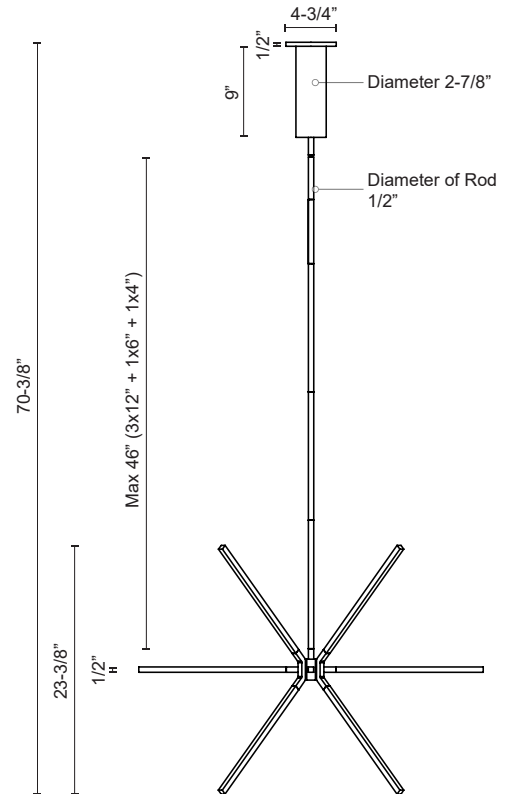

SIRIUS MINOR CH14232

CHANDELIERS

PROJECT

CH14232-BK
Black

CH14232-BN
Brushed Nickel

CH14232-WH
White

CH14232-GD
Gold

SPECIFICATION DETAILS

* For custom options, consult factory for details.

Fixture Dimensions	L32-1/4" x W32-1/4" x H23-3/8"
Light Source	LED
Wattage	58W
Total Lumens	4930lm
Delivered Lumens	BK-1420lm; BN-1834lm; GD-1686lm; WH-2014lm;
Voltage	120V
Color Temperature	3000K
CRI (Ra)	>90
Optional Color Temps	2700K - 5000K Available, Minimum Order Quantities Apply
LED Rated Life	50,000 hours
Dimming	100% - 10%, TRIAC or ELV Dimmer (Not Included)
Diffuser Details	White Acrylic Diffuser
Adjustable	Yes
Rod Length	46" Max (3x12" + 1x6" + 1x4")
Location	Dry
Warranty	5 Years
Canopy Dimensions	D4-3/4" x H9"

DESCRIPTION

A plethora of thin linear lights converge at numerous angles into a central cluster. Simultaneously rectilinear and decorative the reduced scale from the initial Sirius provides an ideal accent to be used in multiples or as focal point. The fine diminutive components and airy structure merge in a lightweight elegant aesthetic.