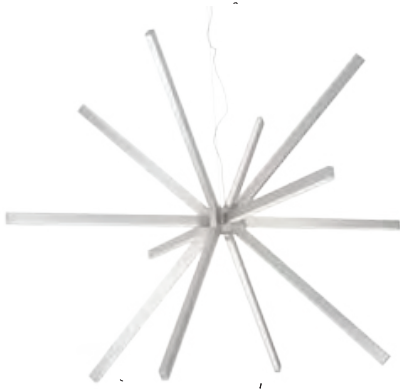

CH14348

Specification Sheet

Pendant Lamp

BN - Brushed Nickel

Available Finishes:

BK - Black

WH - White

GD - Gold

Product Descriptions

The Sirius's array of elements emanate from a single point in a starburst of light. A visual statement that draws the eye as the burnished finish interplays with the light, revealing shifting highlights and shadows. Contemporary and decorative.

Product Details

High system efficacy
 Low total life cycle cost
 ETL Listed
 5-year LED warranty and 1-year fixture warranty.
 Complete warranty terms located at:
www.kuzcolighting.com/warranty
 Driver included in the canopy
 Available in brushed nickel, black, white, and gold metal finish. 46" max rod height and swivel joint connection.
 Comes with interior wiring
 Dimmable with Triac dimmer (not included)
 Custom options available

Fixture Weight:

Canopy dimensions:
 D= 6" H= 9"

PROJECT						V 1.0
DATE						TYPE
Voltage	Watt	LED Lumens	Delivered Lumens	Finish(es)		Color Temp 3000K CRI (Ra) >90 Dimming 100% - 10% Rated Life 50,000 hours
120V	42W*	5040lm*	2478lm*	BN - Brushed Nickel		
120V	42W*	5040lm*	2478lm	BK - Black		
120V	42W*	5040lm*	2478lm*	WH - White		
120V	42W*	5040lm*	2478lm*	GD - Gold		
DC LED DRIVER INFO		Watt	Voltage	Current		
		48W MAX	20-40V	1200mA		