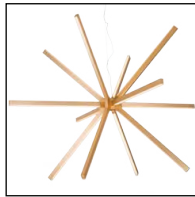

CH14348

Specification Sheet

Pendant Lamp

BN - Brushed Nickel

Available Finishes:

BK - Black

WH - White

GD - Gold

Product Descriptions

The Sirius's array of elements emanate from a single point in a starburst of light. A visual statement that draws the eye as the burnished finish interplays with the light, revealing shifting highlights and shadows. Contemporary and decorative.

Product Details

High system efficacy
 Low total life cycle cost
 ETL Listed
 5-year LED warranty and 1-year fixture warranty.
 Complete warranty terms located at:
www.kuzcolighting.com/warranty
 Driver included in the canopy
 Available in brushed nickel, black, white, and gold metal finish. 46" max rod height and swivel joint connection.
 Comes with interior wiring
 Dimmable with Triac dimmer (not included)
 Custom options available