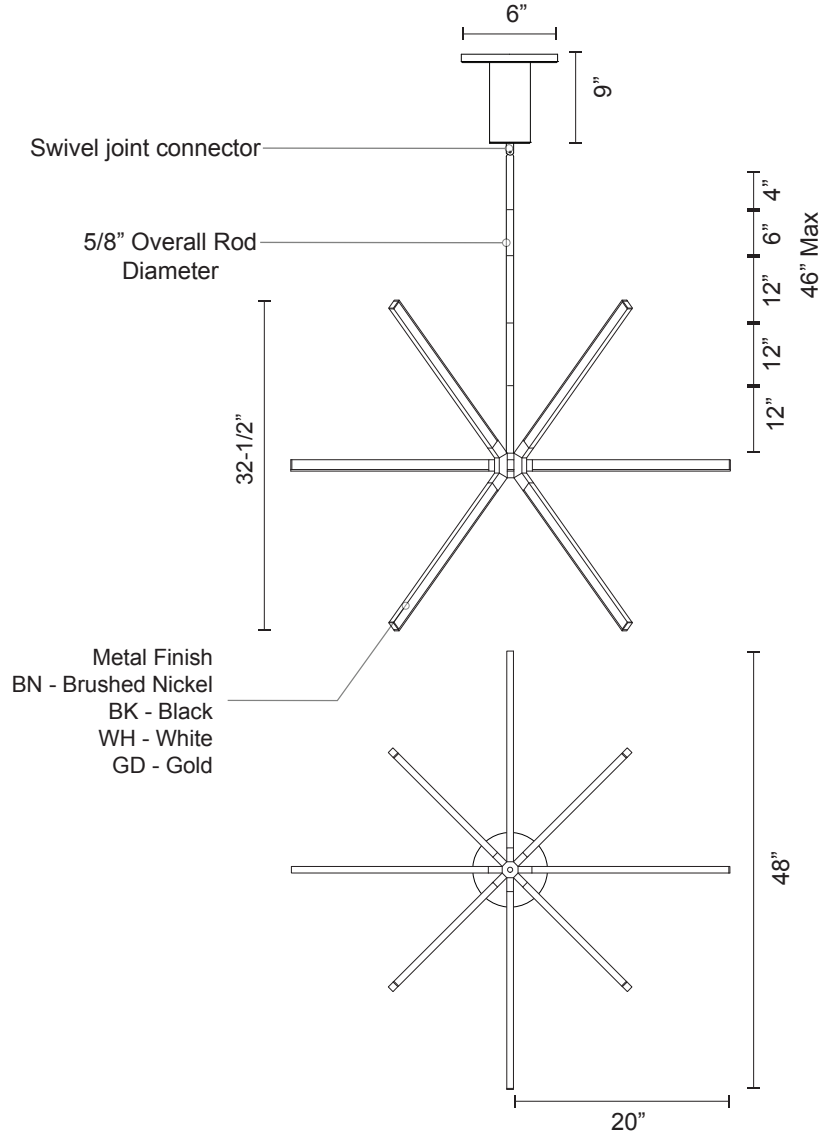

Product Details

High system efficacy
Low total life cycle cost
ETL Listed
5-year LED warranty and 1-year fixture warranty.
Complete warranty terms located at:
www.kuzcolighting.com/warranty
Driver included in the canopy
Available in brushed nickel, black, white, and gold metal finish. 46" max rod height and swivel joint connection.
Comes with interior wiring
Dimmable with Triac dimmer (not included)
Custom options available

Fixture Weight:

Canopy dimensions:
D= 6" H= 9"

PROJECT						V 1.0
DATE						TYPE
Voltage	Watt	LED Lumens	Delivered Lumens	Finish(es)		Color Temp 3000K CRI (Ra) >90 Dimming 100% - 10% Rated Life 50,000 hours
120V	42W*	5040lm*	2478lm*	BN - Brushed Nickel		
120V	42W*	5040lm*	2478lm	BK - Black		
120V	42W*	5040lm*	2478lm*	WH - White		
120V	42W*	5040lm*	2478lm*	GD - Gold		
DC LED DRIVER INFO		Watt	Voltage	Current		
		48W MAX	20-40V	1200mA		

*Preliminary figures