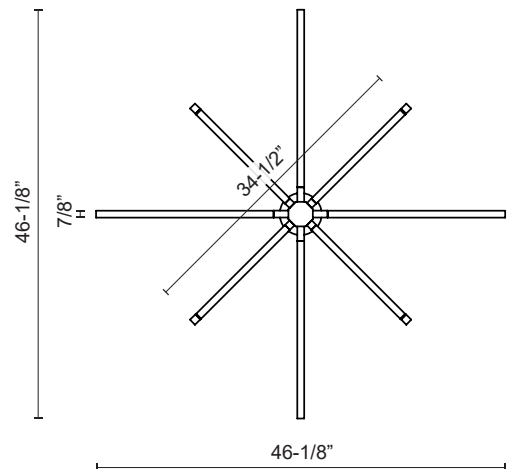

DESCRIPTION

Sirius' array of elements emanate from a single point in a starburst of light. A visual statement that draws the eye as the burnished finish interplays with the light, revealing shifting highlights and shadows. Contemporary and decorative.