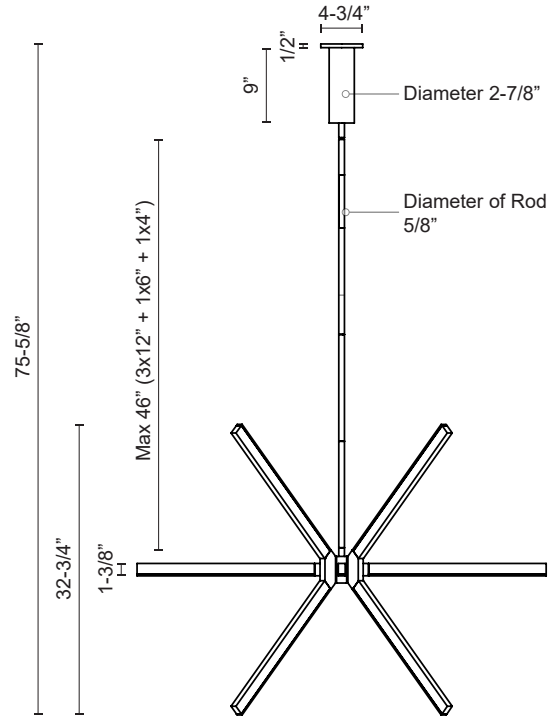

DESCRIPTION

Sirius' array of elements emanate from a single point in a starburst of light. A visual statement that draws the eye as the burnished finish interplays with the light, revealing shifting highlights and shadows. Contemporary and decorative.