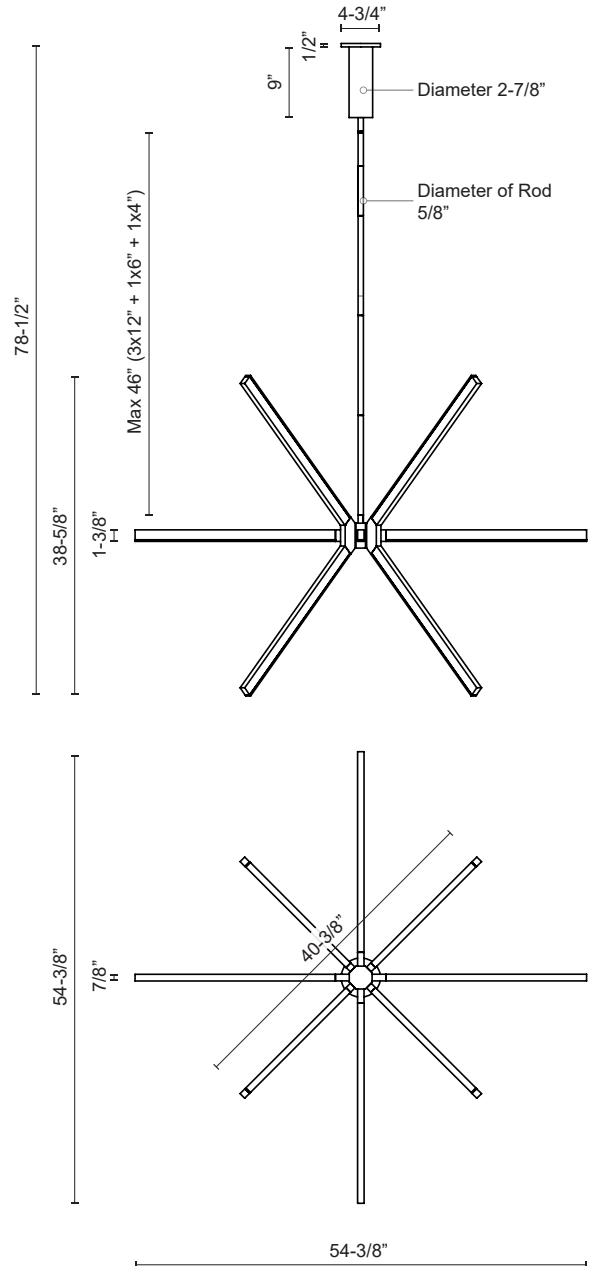

DESCRIPTION

Sirius' array of elements emanate from a single point in a starburst of light. A visual statement that draws the eye as the burnished finish interplays with the light, revealing shifting highlights and shadows. Contemporary and decorative.