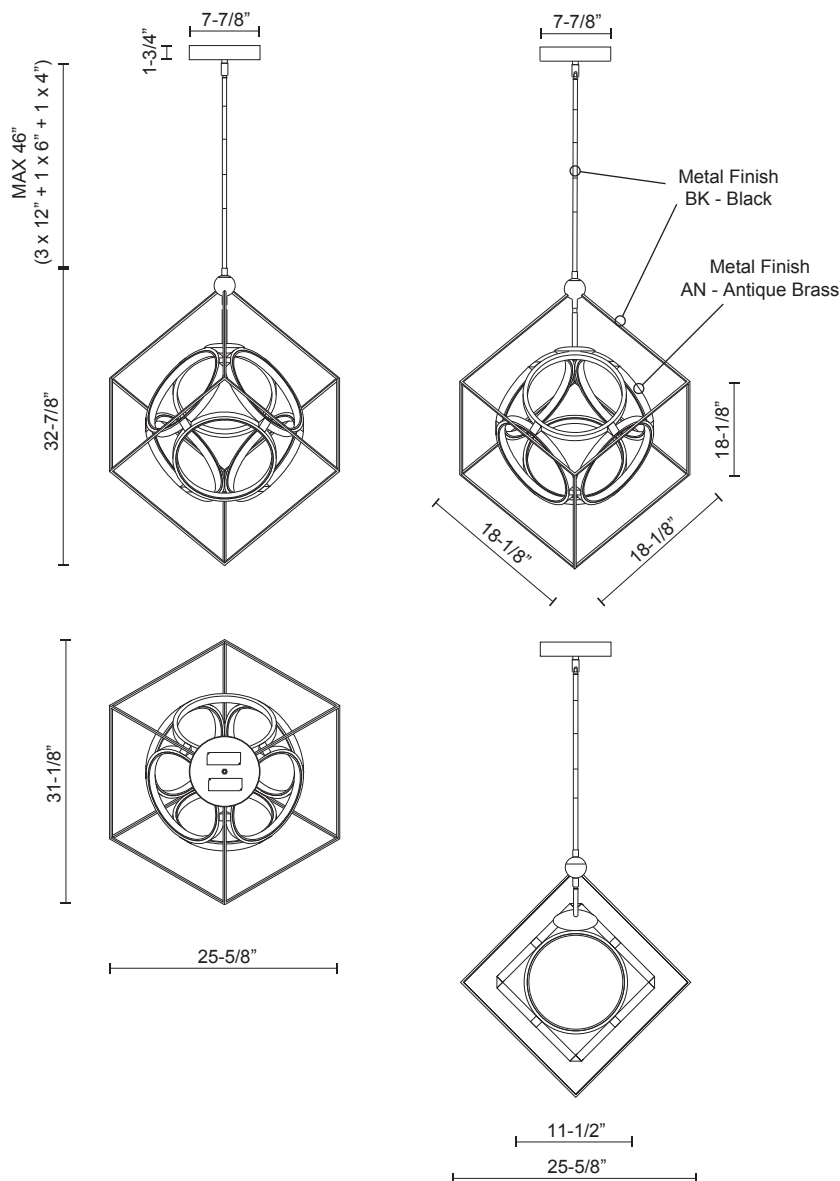

CH19226

Specification Sheet

Chandelier

BK/AN - Black/Antique Brass

PROJECT					
DATE				TYPE	
Voltage	Watt	LED Lumens	Delivered Lumens	Finish(es)	Color Temp 3000K
120V	73.5W*	5880lm*	3720lm*	BK/AN - Black/ Antique Brass	CRI(Ra) >90
					Dimming 100%-10%
					Rated Life 50,000 hours

*Preliminary figures

Product Descriptions

Interconnecting aluminum rings within steel frame cube. Finely textured metallic and satin powder-coat finishes. Opal silicon circular diffusers.

Product Details

Up and down light distribution.

Max. stem length of 46".

Dimmable with ELV or TRIAC dimmer (not included)

Custom options available

Canopy dimensions:

D: 7-7/8", H: 1-3/4"

Comments: