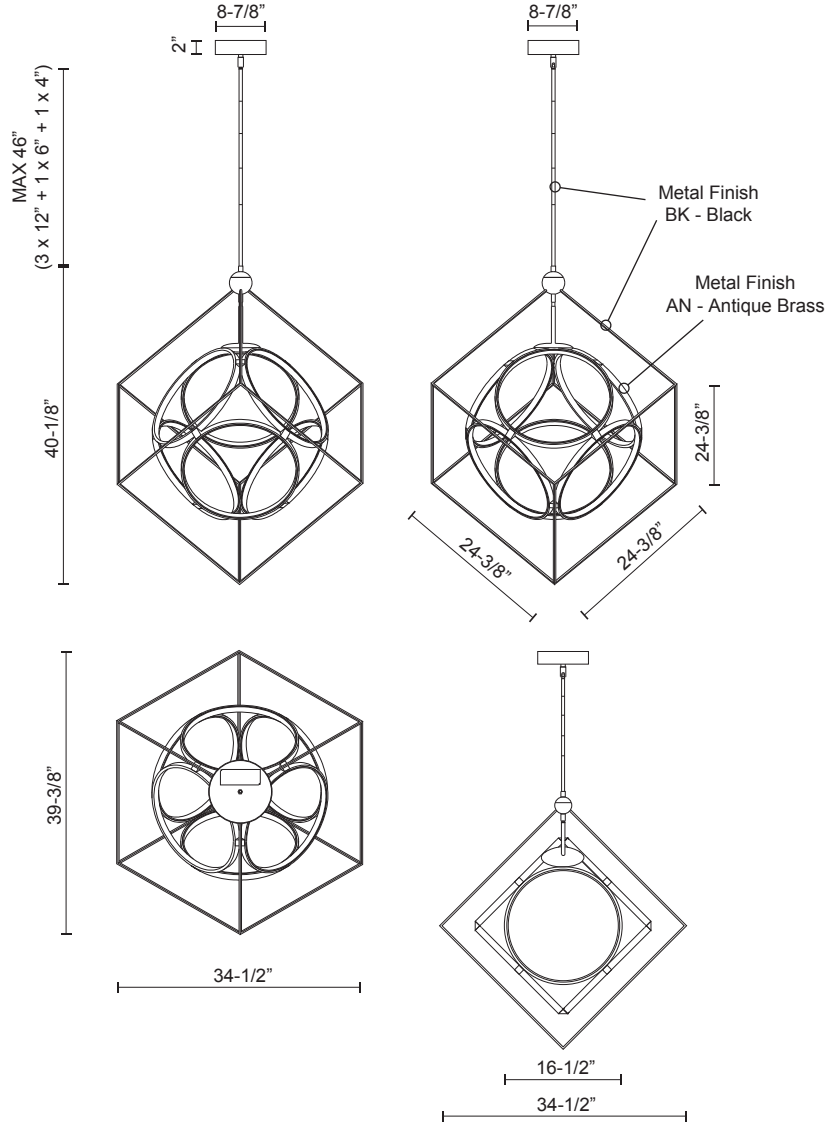

CH19234

Specification Sheet

Chandelier

BK/AN - Black/Antique Brass

PROJECT					
DATE				TYPE	

Voltage	Watt	LED Lumens	Delivered Lumens	Finish(es)	Color Temp	3000K
120V	97.5W*	7800lm*	4700lm*	BK/AN - Black/ Antique Brass	CRI(Ra)	>90
					Dimming	100%-10%
					Rated Life	50,000 hours

*Preliminary figures

Product Descriptions

Interconnecting aluminum rings within steel frame cube. Finely textured metallic and satin powder-coat finishes. Opal silicon circular diffusers.

Product Details

Up and down light distribution.

Max. stem length of 46".

Dimmable with ELV or TRIAC dimmer (not included)

Custom options available

Canopy dimensions:

D: 8-7/8", H: 2"

Comments: