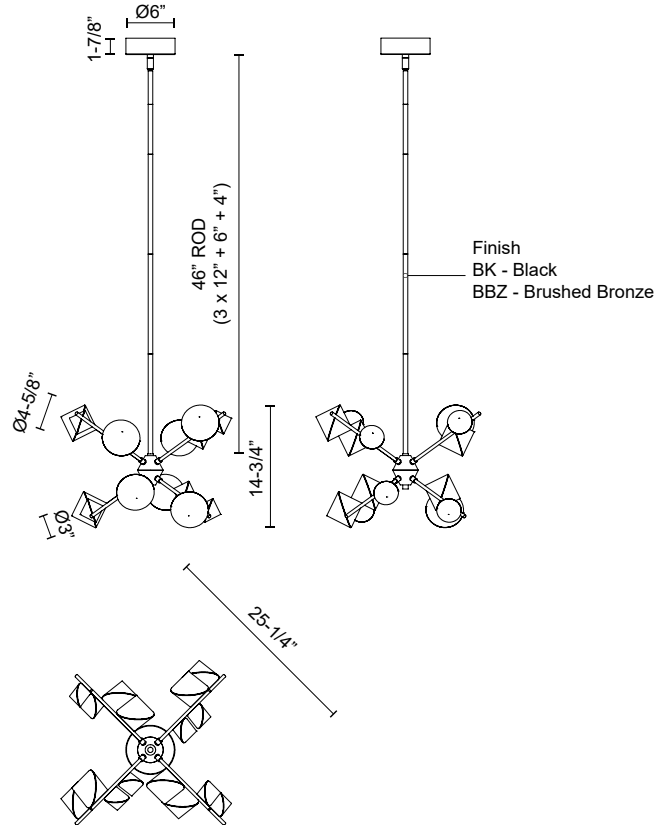

**GEODE
CH50825
CHANDELIERS**

PROJECT

SPECIFICATION DETAILS

* For custom options, consult factory for details.

Fixture Dimensions	D25-1/4" x H14-3/4"
Light Source	LED with DC Driver
Wattage	48W
Total Lumens	4080lm
Delivered Lumens	1920lm*
Voltage	120V
Color Temperature	3000K
CRI (Ra)	90CRI
Optional Color Temps	2700K - 5000K Available, Minimum Order Quantities Apply
LED Rated Life	50,000 hours
Dimming	100% - 10%, TRIAC or ELV Dimmer (Not Included)
Adjustable	Yes
Rod Length	46" Max (3x12" + 1x6" + 1x4")
Wire Length	60"
Minimum Hang Height	22"
Diffuser Details	Interior Sandblasted Acrylic
Location	Dry
Warranty	5 Years
Canopy Dimensions	D6" x H1-7/8"

DESCRIPTION

Gemstone shaped illuminations cluster around an architectural rod in a way that is enduring and awe-inspiring. Providing luxe and modern ambient lighting in any space, the Geode Collection is the jewellery of any space.

KUZCO

19054 28TH AVENUE
SURREY - BC V3Z 6M3
CANADA

WWW.KUZCOLIGHTING.COM

COMMENT