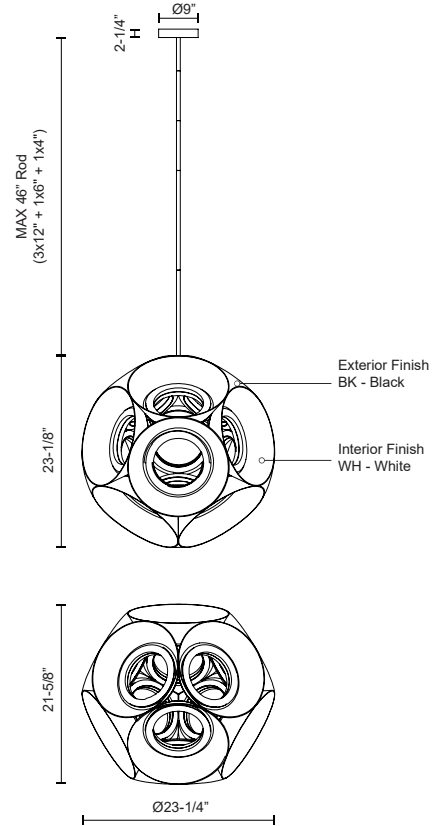

**MAGELLAN
CH51224
CHANDELIERS**

PROJECT

CH51224-BK/WH
Black/White

SPECIFICATION DETAILS

* For custom options, consult factory for details.

Fixture Dimensions	D23-1/4" x H21-5/8"
Light Source	LED
Wattage	110W
Total Lumens	8500lm
Delivered Lumens	5350lm*
Voltage	120V
Color Temperature	3000K
CRI (Ra)	>90
Optional Color Temps	2700K - 5000K Available, Minimum Order Quantities Apply
LED Rated Life	50,000 hours
Dimming	100% - 10%, TRIAC or ELV Dimmer (Not Included)
Shade Details	Powder Coated Aluminum
Adjustable	Yes
Rod Length	46" Max (3x12" + 1x6" + 1x4")
Location	Dry
Warranty	5 Years
Canopy Dimensions	D9" H2-1/4"

DESCRIPTION

Large-scale statement piece, multiple spun-aluminum shades clad a hollow core. Fine textured dark exterior and white reflector finish

KUZCO

19054 28TH AVENUE
SURREY - BC V3Z 6M3
CANADA

WWW.KUZCOLIGHTING.COM