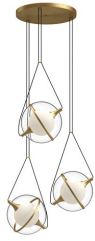

**ARIES**  
**CH76728**  
CHANDELIERS

PROJECT

CH76728-BG  
Brushed Gold

CH76728-CH  
Chrome

CH76728-BK  
Black

**SPECIFICATION DETAILS**

\* For custom options, consult factory for details.

<b>Fixture Dimensions</b>	D28" x H12"
<b>Light Source</b>	LED with DC Driver
<b>Wattage</b>	37W
<b>Total Lumens</b>	2970lm
<b>Delivered Lumens</b>	1400lm*
<b>Voltage</b>	120V
<b>Color Temperature</b>	3000K
<b>CRI (Ra)</b>	90CRI
<b>Optional Color Temps</b>	2700K - 5000K Available, Minimum Order Quantities Apply
<b>LED Rated Life</b>	50,000 hours
<b>Dimming</b>	100% - 10%, TRIAC or ELV Dimmer (Not Included)
<b>Diffuser Details</b>	Clear External Acrylic
<b>Glass Details</b>	Frosted Internal Glass
<b>Adjustable</b>	Yes
<b>Wire Length</b>	120" Max
<b>Wire Type</b>	Black
<b>Minimum Hang Height</b>	24"
<b>Location</b>	Dry
<b>Compliance</b>	T24-JA8
<b>Warranty</b>	5 Years
<b>Illumination Direction</b>	Up/Down
<b>CEC Title 24 JA8</b>	Yes, JA8-19
<b>Canopy Dimensions</b>	D17-3/4" x H1-1/4"

**DESCRIPTION**

The celestial spheres of the Aries Collection create a one-of-a-kind space that's quite literally out of this world. This fantastic display of floating light makes a superb statement piece in any style home. Each of the three incredible finishes offers completely adjustable lengths up to 120". The gyroscope-like spheres can be adjusted for optimal lighting from the interior frosted glass accents