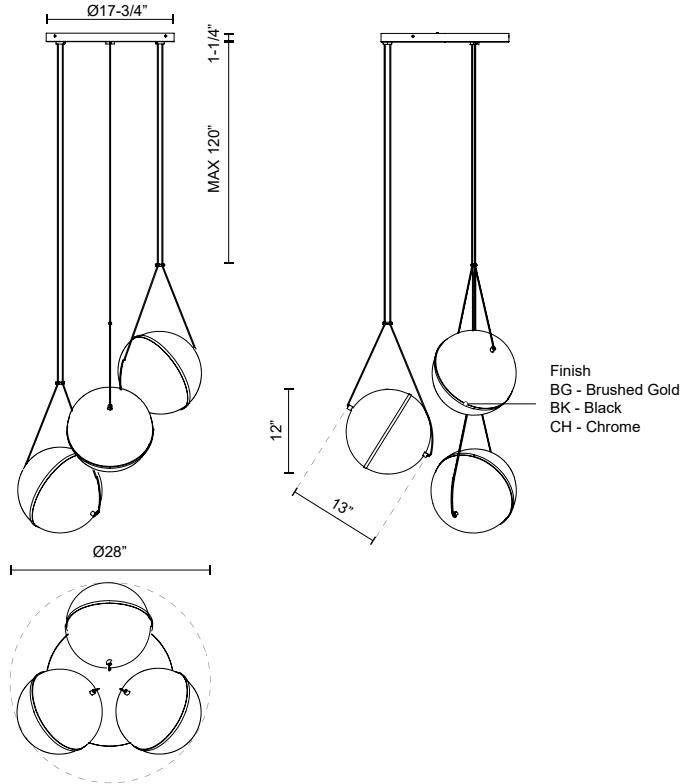

**ARIES**  
**CH76728**  
CHANDELIERS

PROJECT

CH76728-BG  
Brushed Gold

CH76728-CH  
Chrome

CH76728-BK  
Black

**SPECIFICATION DETAILS**

\* For custom options, consult factory for details.

<b>Fixture Dimensions</b>	D28" x H12"
<b>Light Source</b>	LED with DC Driver
<b>Wattage</b>	37W
<b>Total Lumens</b>	2970lm
<b>Delivered Lumens</b>	1400lm*
<b>Voltage</b>	120V
<b>Color Temperature</b>	3000K
<b>CRI (Ra)</b>	90CRI
<b>Optional Color Temps</b>	2700K - 5000K Available, Minimum Order Quantities Apply
<b>LED Rated Life</b>	50,000 hours
<b>Dimming</b>	100% - 10%, TRIAC or ELV Dimmer (Not Included)
<b>Diffuser Details</b>	Clear External Acrylic
<b>Glass Details</b>	Frosted Internal Glass
<b>Adjustable</b>	Yes
<b>Wire Length</b>	120" Max
<b>Wire Type</b>	Black
<b>Minimum Hang Height</b>	24"
<b>Location</b>	Dry
<b>Compliance</b>	T24-JA8
<b>Warranty</b>	5 Years
<b>Illumination Direction</b>	Up/Down
<b>CEC Title 24 JA8</b>	Yes, JA8-19
<b>Canopy Dimensions</b>	D17-3/4" x H1-1/4"

**DESCRIPTION**

The celestial spheres of the Aries Collection create a one-of-a-kind space that's quite literally out of this world. This fantastic display of floating light makes a superb statement piece in any style home. Each of the three incredible finishes offers completely adjustable lengths up to 120". The gyroscope-like spheres can be adjusted for optimal lighting from the interior frosted glass accents