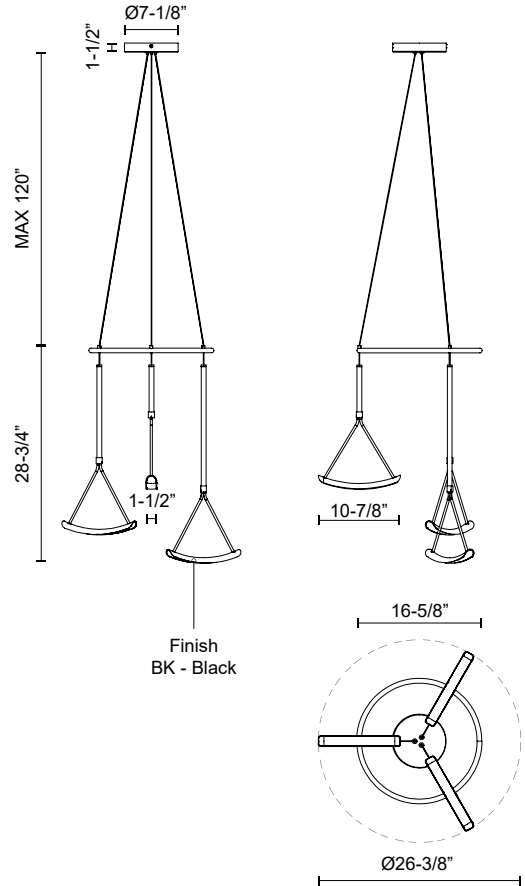

**MOBIL
CH81527
CHANDELIERS**

PROJECT

CH81527-BK
Black

SPECIFICATION DETAILS

* For custom options, consult factory for details.

Fixture Dimensions	D26-3/8" x H28-3/4"
Light Source	LED with DC Driver
Wattage	25W
Total Lumens	2040lm
Delivered Lumens	850lm*
Voltage	120V
Color Temperature	3000K
CRI (Ra)	90CRI
Optional Color Temps	2700K - 5000K Available, Minimum Order Quantities Apply
LED Rated Life	50,000 hours
Dimming	100% - 10%, TRIAC or ELV Dimmer (Not Included)
Diffuser Details	White PC
Adjustable	Yes
Wire Length	120" Max
Wire Type	Black
Minimum Hang Height	45"
Location	Dry
Compliance	T24-JA8
Warranty	5 Years
Illumination Direction	Down
CEC Title 24 JA8	Yes, JA8-19
Canopy Dimensions	D7-1/8" x H1-1/2"

DESCRIPTION

Inspired by the soothing mobiles in nurseries, the Mobil Collection is a modern take on a well-known design. The wishbone-shaped lamps hang and balance one another in a delicate dance of light. An excellent statement piece to break up spaces with an abundance of straight lines or bring balance to a room with high ceilings.