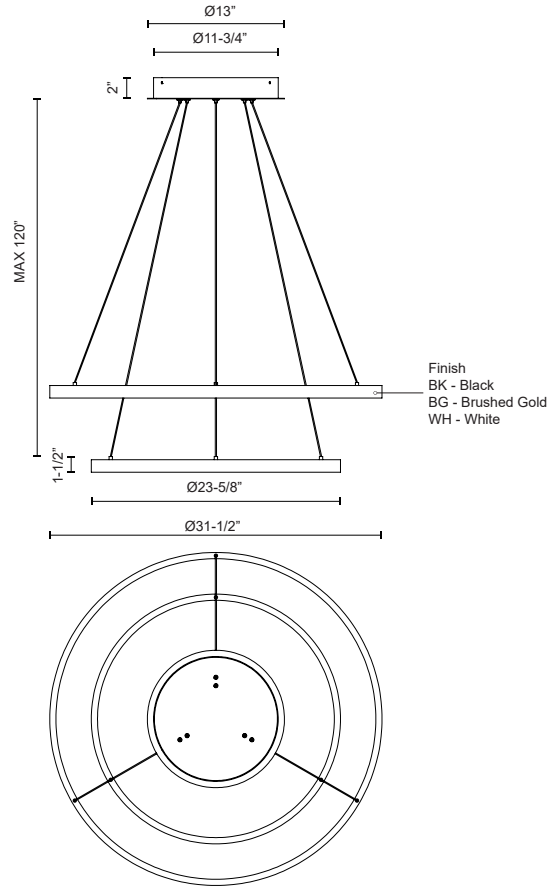

CERCHIO CH87832

PENDANTS

PROJECT

CH87832-BK
Black

CH87832-BG
Brushed Gold

CH87832-WH
White

SPECIFICATION DETAILS

Fixture Dimensions	D31-1/2" x H1-1/2"
Light Source	LED with DC Driver
Wattage	138W
Total Lumens	10330lm
Delivered Lumens	BG-4600lm*; BK-4600lm*; WH-6150lm*;
Voltage	120V
Color Temperature	3000K
CRI (Ra)	90CRI
Optional Color Temps	2700K - 5000K Available, Minimum Order Quantities Apply
LED Rated Life	50,000 hours
Dimming	100% - 10%, TRIAC or ELV Dimmer (Not Included)
Diffuser Details	Frosted Silicone Diffuser
Adjustable	Yes
Wire Length	120" Max
Wire Type	BG - Black Wire; BK - Black Wire; WH - Clear Wire;
Minimum Hang Height	16"
Sloped Ceiling Adaptable	Yes
Location	Dry
Illumination Direction	Up and Downlight
Canopy Dimensions	D13" x H2"

* For custom options, consult factory for details.

* For warranty information, please visit www.kuzcolighting.com/warranty

DESCRIPTION

Extruded and rolled aluminum with rectangular profile. Flush silicone diffuser. Two tiers. Matte powder-coated finish. Up and down light.