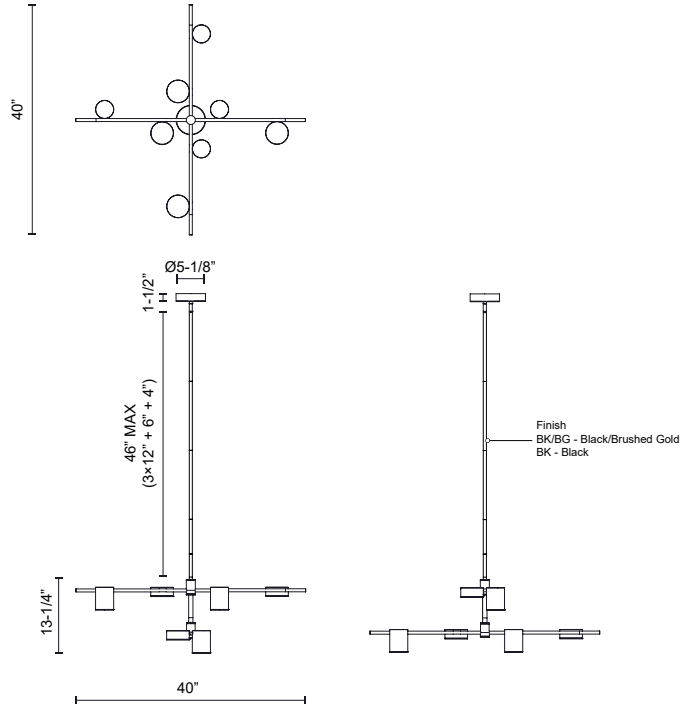

**JAYDEN
CH96840
CHANDELIERS**

PROJECT

SPECIFICATION DETAILS

* For custom options, consult factory for details.

Fixture Dimensions	L40" x W40" x H13-1/4"
Light Source	LED with DC Driver
Wattage	57W
Total Lumens	4650lm
Delivered Lumens	1450lm*
Voltage	120V
Color Temperature	3000K
CRI (Ra)	90CRI
Optional Color Temps	2700K - 5000K Available, Minimum Order Quantities Apply
LED Rated Life	50,000 hours
Dimming	100% - 10%, TRIAC or ELV Dimmer (Not Included)
Diffuser Details	Frosted Acrylic
Adjustable	Yes
Rod Length	46" Max (3x12" + 1x6" + 1x4")
Minimum Hang Height	20"
Ceiling Adaptor	Yes, Up to 45 Degrees
Location	Dry
Compliance	T24-JA8
Warranty	5 Years
Illumination Direction	Down
CEC Title 24 JA8	Yes, JA8-19
Canopy Dimensions	D5-1/8" x H1-1/2"

DESCRIPTION

Nature takes on modern form in the Jayden Collection. This family of products inspires movement and flow throughout your space with various-sized lamps. Frosted diffusers allow for soft, natural lighting that adds depth and dimension to a room. Available in Black/Brushed Gold or Black with adjustable arms.

KUZCO

19054 28TH AVENUE
SURREY - BC V3Z 6M3
CANADA

WWW.KUZCOLIGHTING.COM

COMMENT