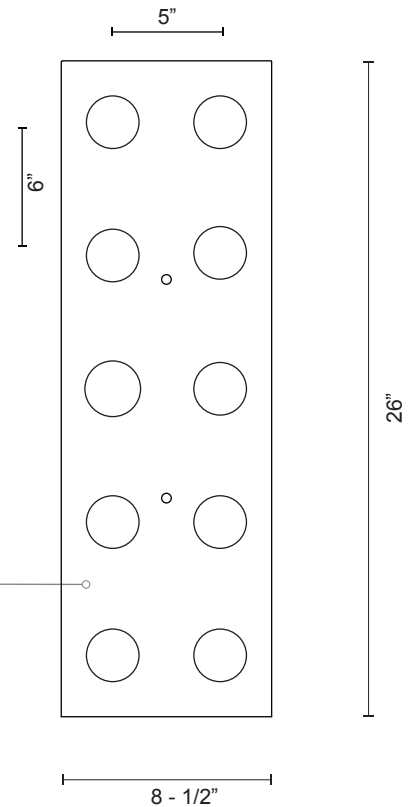

CNP10AC

SPECIFICATION SHEET

Description:

Ten lights rectangle canopy.
Canopy system that allows you to combine selected line voltage pendants together on one canopy.
Two selector types (both included with each canopy)
SVT 120V Wire for incandescent, Halogen & some LED fixtures
SSL 120V Kuzco LED Wire

Metal Finish(es):

BC - Black Chrome
BK - Black
BN - Brushed Nickel
CH - Chrome
VB - Vintage Brass
WH - White

Voltage:

Low Voltage 12V
with electronic transformer

PROJECT:	
DATE:	TYPE:

BC - Black Chrome

Metal Finish
BC - Black Chrome
BK - Black
BN - Brushed Nickel
CH - Chrome
VB - Vintage Brass
WH - White